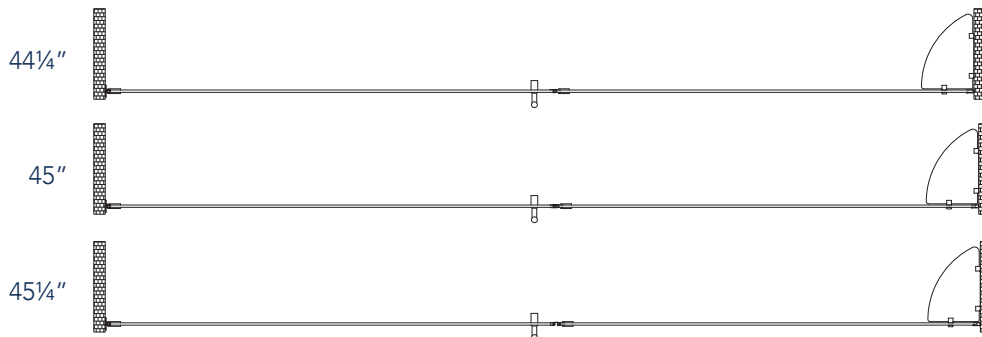

Aston BelmoreGS SDR 960-4531

CH CHROME HARDWARE

SS STAINLESS STEEL HARDWARE

ORB OIL RUBBED BRONZE HARDWARE

MODEL	WALL OPENING(A)	DOOR PANEL WIDTH(B)	FIXED PANEL WIDTH(C)	HEIGHT (D)	HANDLE HEIGHT(E)	ENTRY OPEN(F)
SDR960-4531-10	44 1/4" - 45 1/4"	30 5/8"	13 5/8"	72"	36 1/4"	28 5/8" - 29 5/8"