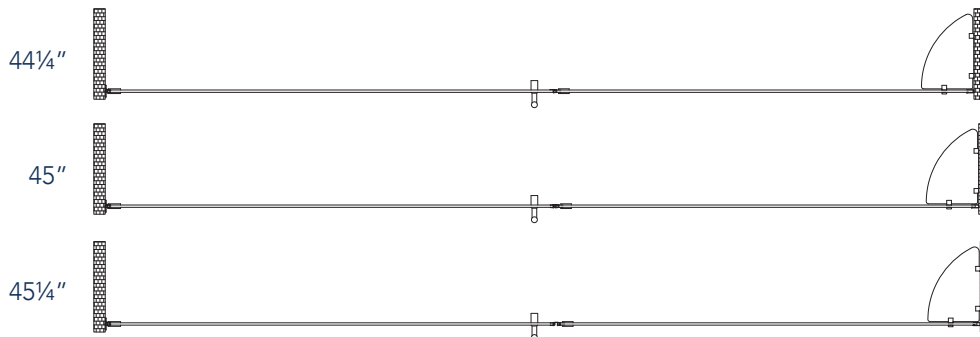

Aston BelmoreGS SDR 960-4523

CH CHROME HARDWARE

SS STAINLESS STEEL HARDWARE

ORB OIL RUBBED BRONZE HARDWARE

MODEL	WALL OPENING(A)	DOOR PANEL WIDTH(B)	FIXED PANEL WIDTH(C)	HEIGHT (D)	HANDLE HEIGHT(E)	ENTRY OPEN(F)
SDR960-4523-10	44 1/4" - 45 1/4"	22 5/8"	21 5/8"	72"	36 1/4"	20 5/8" - 21 5/8"