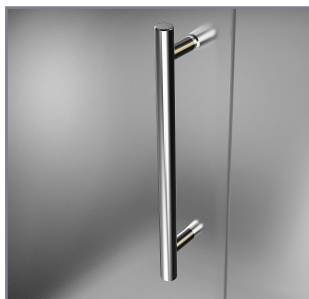

Aston BelmoreGS SDR 960-4523

CH CHROME HARDWARE

SS STAINLESS STEEL HARDWARE

ORB OIL RUBBED BRONZE HARDWARE

MODEL	WALL OPENING(A)	DOOR PANEL WIDTH(B)	FIXED PANEL WIDTH(C)	HEIGHT (D)	HANDLE HEIGHT(E)	ENTRY OPEN(F)
SDR960-4523-10	44 1/4" - 45 1/4"	22 5/8"	21 5/8"	72"	36 1/4"	20 5/8" - 21 5/8"

ASTON **STARCAST**
FROM EnduroShield

POLISHED CHROME

STAINLESS STEEL

OIL RUBBED BRONZE

FROSTED GLASS

CLEAR GLASS