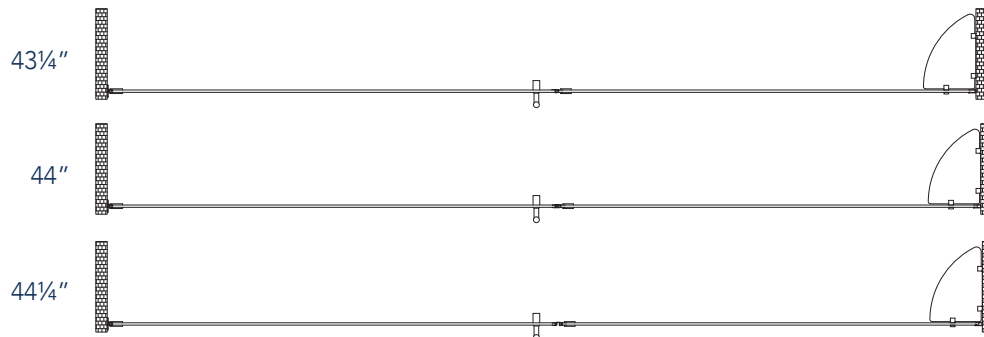

Aston BelmoreGS SDR 960-4422

CH CHROME HARDWARE

SS STAINLESS STEEL HARDWARE

ORB OIL RUBBED BRONZE HARDWARE

MODEL	WALL OPENING(A)	DOOR PANEL WIDTH(B)	FIXED PANEL WIDTH(C)	HEIGHT (D)	HANDLE HEIGHT(E)	ENTRY OPEN(F)
SDR960-4422-10	43 1/4" - 44 1/4"	21 5/8"	21 5/8"	72"	36 1/4"	19 5/8" - 20 5/8"