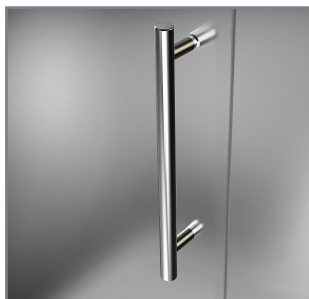

Aston BelmoreGS SDR 960-4422

CH CHROME HARDWARE

SS STAINLESS STEEL HARDWARE

ORB OIL RUBBED BRONZE HARDWARE

MODEL	WALL OPENING(A)	DOOR PANEL WIDTH(B)	FIXED PANEL WIDTH(C)	HEIGHT (D)	HANDLE HEIGHT(E)	ENTRY OPEN(F)
SDR960-4422-10	43 1/4" - 44 1/4"	21 5/8"	21 5/8"	72"	36 1/4"	19 5/8" - 20 5/8"

ASTON **STARCAST**
FROM EnduroShield

POLISHED CHROME

STAINLESS STEEL

OIL RUBBED BRONZE

FROSTED GLASS

CLEAR GLASS