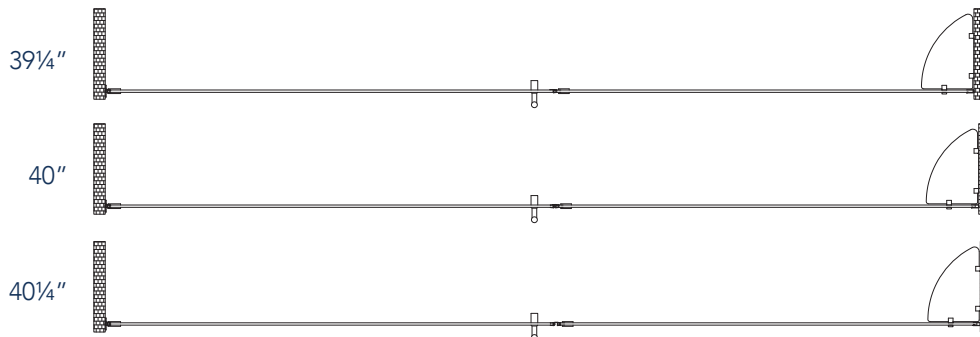

# Aston BelmoreGS SDR 960-4026

**CH** CHROME HARDWARE

**SS** STAINLESS STEEL HARDWARE

**ORB** OIL RUBBED BRONZE HARDWARE

MODEL	WALL OPENING(A)	DOOR PANEL WIDTH(B)	FIXED PANEL WIDTH(C)	HEIGHT (D)	HANDLE HEIGHT(E)	ENTRY OPEN(F)
SDR960-4026-10	39 1/4" - 40 1/4"	25 5/8"	13 5/8"	72"	36 1/4"	23 5/8" - 24 5/8"