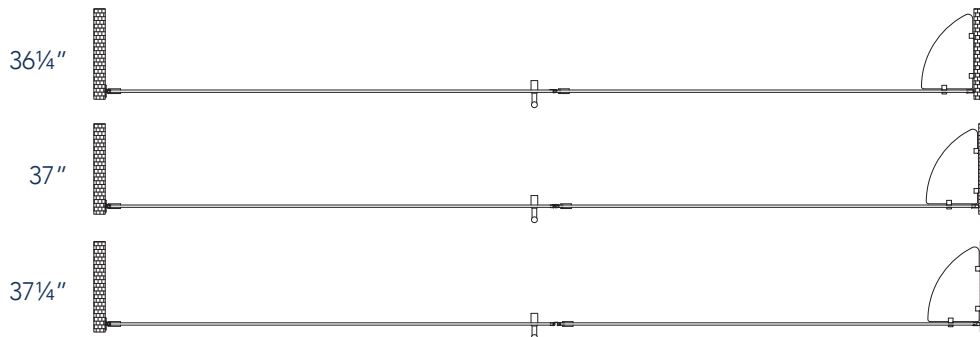

# Aston BelmoreGS SDR 960-3723

**CH** CHROME HARDWARE

**SS** STAINLESS STEEL HARDWARE

**ORB** OIL RUBBED BRONZE HARDWARE

MODEL	WALL OPENING(A)	DOOR PANEL WIDTH(B)	FIXED PANEL WIDTH(C)	HEIGHT (D)	HANDLE HEIGHT(E)	ENTRY OPEN(F)
SDR960-3723-10	36 1/4" - 37 1/4"	22 5/8"	13 5/8"	72"	36 1/4"	20 5/8" - 21 5/8"