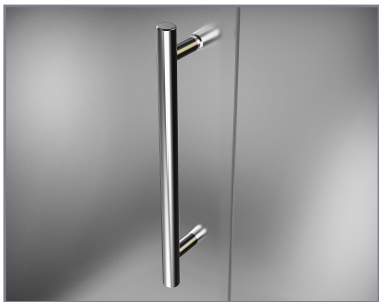

Aston Madox SDR 950

MODEL	FINISHED OPENING (A)	FIXED PANEL (B)	ENTRY OPENING (C)	HEIGHT (D)
SDR950-3136-10	31"-36"	8"	19 7/8"-24 7/8"	76"
SDR950-3642-10	36"-42"	14"	18 7/8"-24 7/8"	76"
SDR950-4248-10	42"-48"	18"	20 7/8"-26 7/8"	76"
SDR950-4854-10	48"-54"	24"	20 7/8"-26 7/8"	76"
SDR950-5460-10	54"-60"	30"	20 7/8"-26 7/8"	76"

POLISHED CHROME

STAINLESS STEEL

OIL RUBBED BRONZE

CLEAR GLASS

CH CHROME HARDWARE

SS STAINLESS STEEL HARDWARE

ORB OIL RUBBED BRONZE HARDWARE

REVERSIBLE DOOR