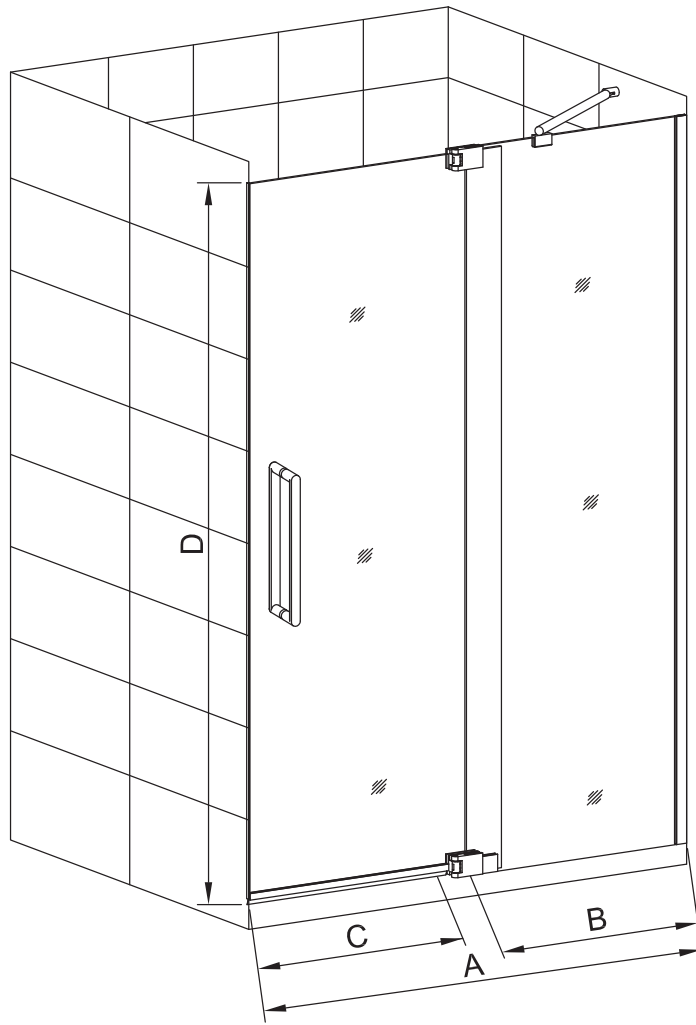

Aston Madox SDR 950

MODEL	FINISHED OPENING (A)	FIXED PANEL (B)	ENTRY OPENING (C)	HEIGHT (D)
SDR950-3136-10	31"-36"	8"	19 7/8"-24 7/8"	76"
SDR950-3642-10	36"-42"	14"	18 7/8"-24 7/8"	76"
SDR950-4248-10	42"-48"	18"	20 7/8"-26 7/8"	76"
SDR950-4854-10	48"-54"	24"	20 7/8"-26 7/8"	76"
SDR950-5460-10	54"-60"	30"	20 7/8"-26 7/8"	76"