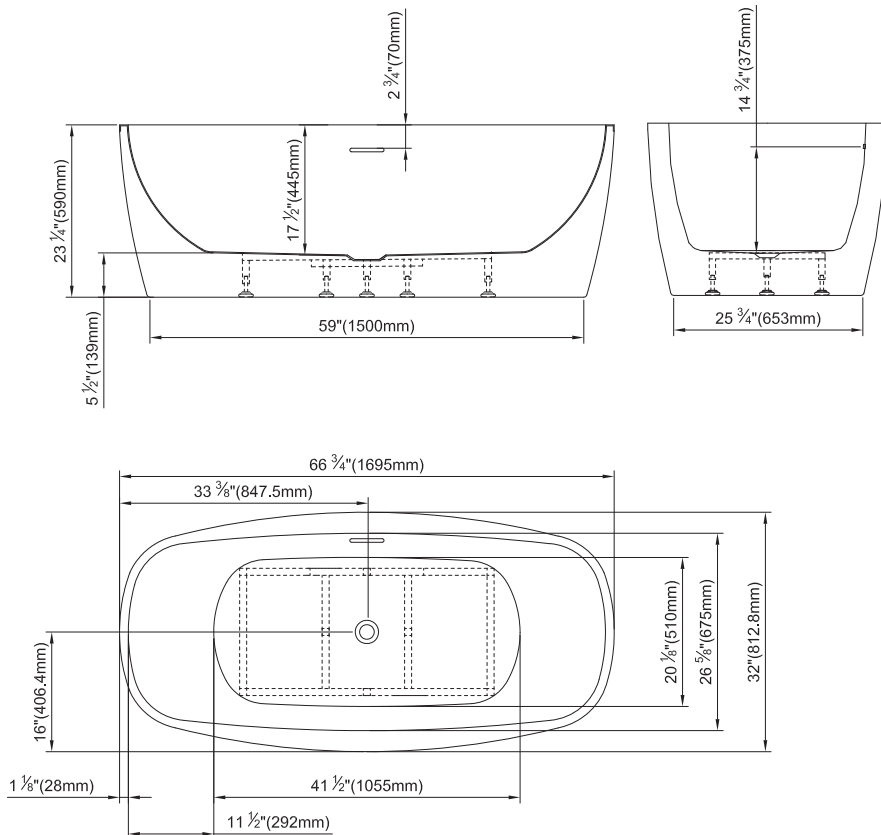

SUTTON: FT-6920

SUTTON 67" SOFT RECTANGULAR ACRYLIC FREESTANDING TUB

With modern styling and softened lines, the **Sutton** freestanding bath is an attractive centerpiece that will transform a bathroom. Appropriately sized for the modern bathroom, the **Sutton** freestanding tub is ideally suited for the single bather and its center drain allows it to comfortably accommodate two.

The **Sutton** freestanding tub is constructed with beautiful cast acrylic and is structurally reinforced with fiberglass and mounted on a stainless steel frame, making it durable and easy to clean and maintain. **Sutton's** double-walled construction provides maximum heat retention.

SUTTON Freestanding Tub Features:

Material: Fiberglass reinforced cast acrylic
Stainless steel frame with 8 adjustable leveling feet
Tub Color: White
Shape: Soft rectangle
Exterior Size: 66 3/4" L x 32" W x 23 1/4" H
(1695 mm L x 812.8 mm W x 590 mm H)
Interior Size: 41 1/2" L x 26 5/8" W x 17 1/2" H
(1055 mm L x 675 mm W x 445 mm H)
Drain Location: Center drain
Depth at drain: 17 1/2" H (445 mm)
Drain to overflow: 14 3/4" H (375 mm)
Drain diameter: 1 1/2" (38.1 mm)
Maximum fill: 72 gal. (273 l)
Overflow: Slimline design, Polished Chrome finish
Drain: Pop-Up drain, Polished Chrome finish
Note: All measurements are $\pm 1/4"$ (5 mm)