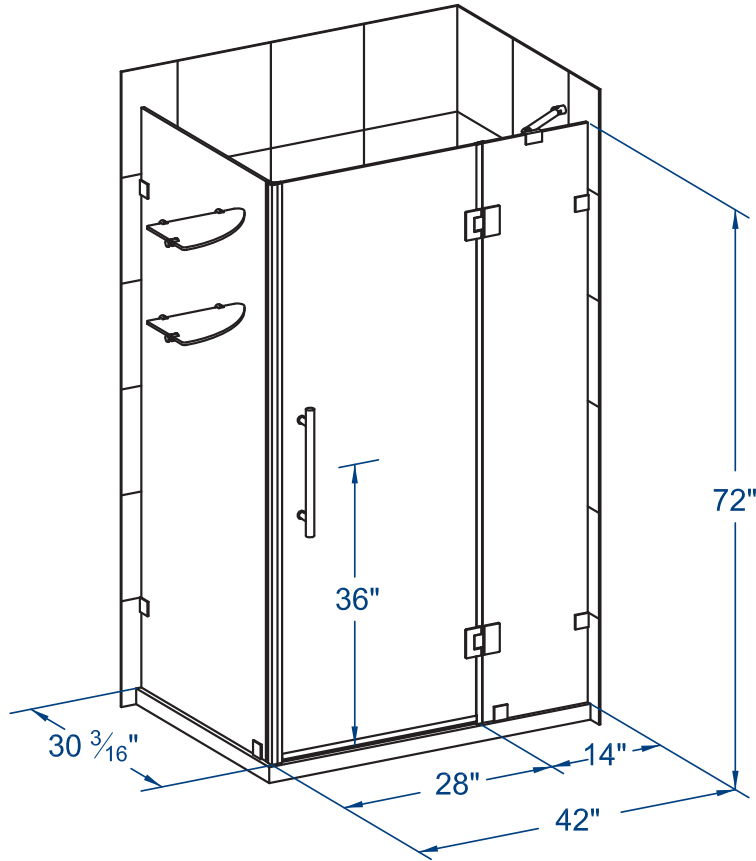

AVALUX GS

SEN992-4230-10

ASTON

COMPLETELY FRAMELESS HINGED SHOWER ENCLOSURE WITH SHELVES

FEATURES

COMPLETELY FRAMELESS

REVERSIBLE DOOR

CORNER ALCOVE