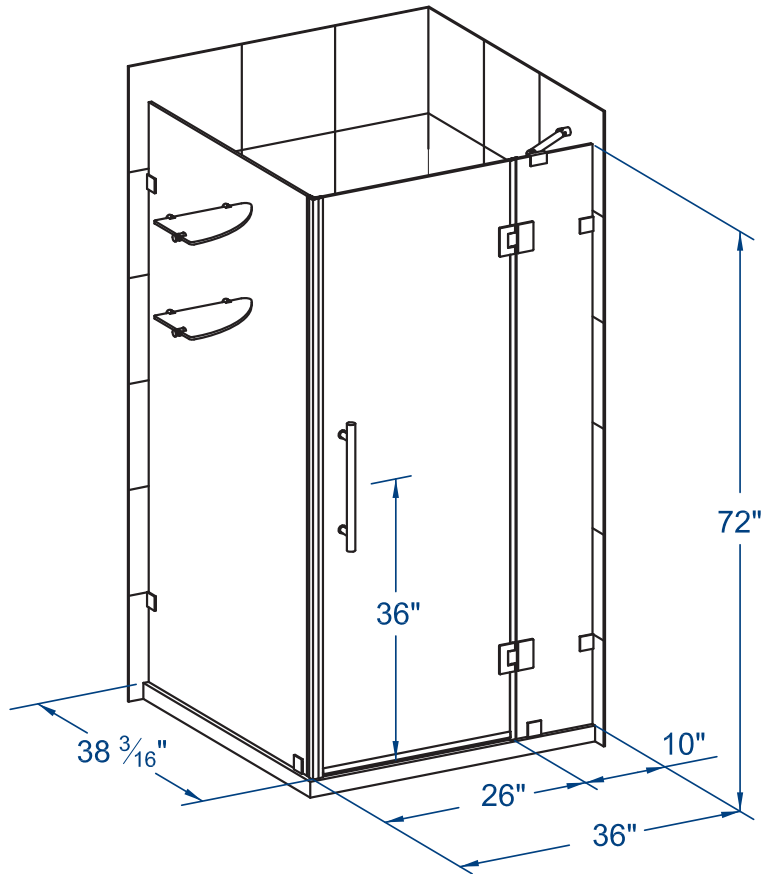

AVALUX GS

SEN992-3638-10

COMPLETELY FRAMELESS HINGED SHOWER ENCLOSURE WITH SHELVES

FEATURES

COMPLETELY FRAMELESS

REVERSIBLE DOOR

CORNER ALCOVE

INTEGRATED SHELVING