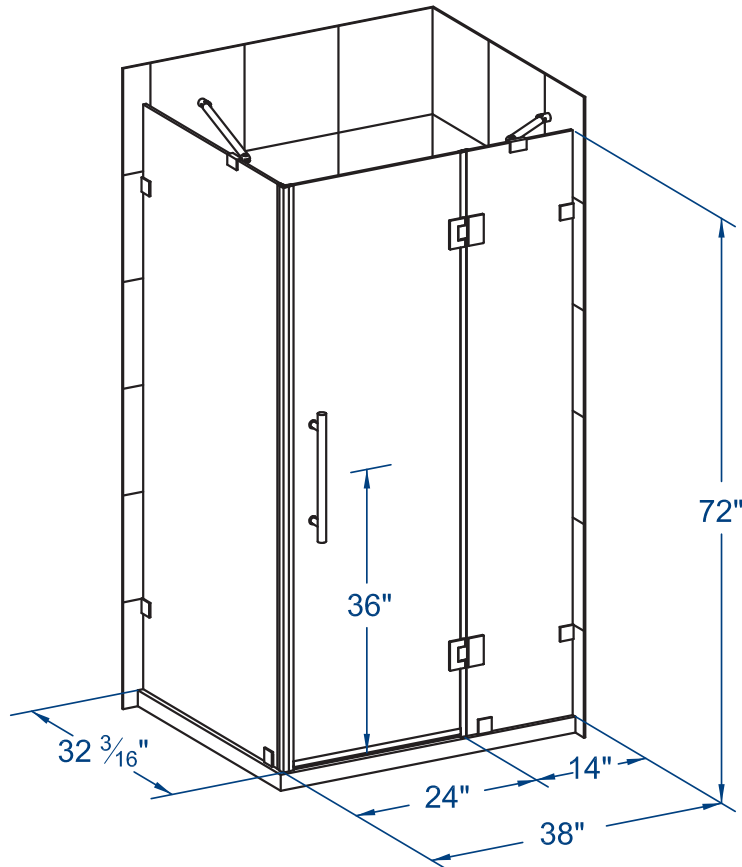

AVALUX

SEN987-3832-10

ASTON

COMPLETELY FRAMELESS HINGED SHOWER ENCLOSURE

FEATURES

COMPLETELY FRAMELESS

REVERSIBLE DOOR

CORNER ALCOVE