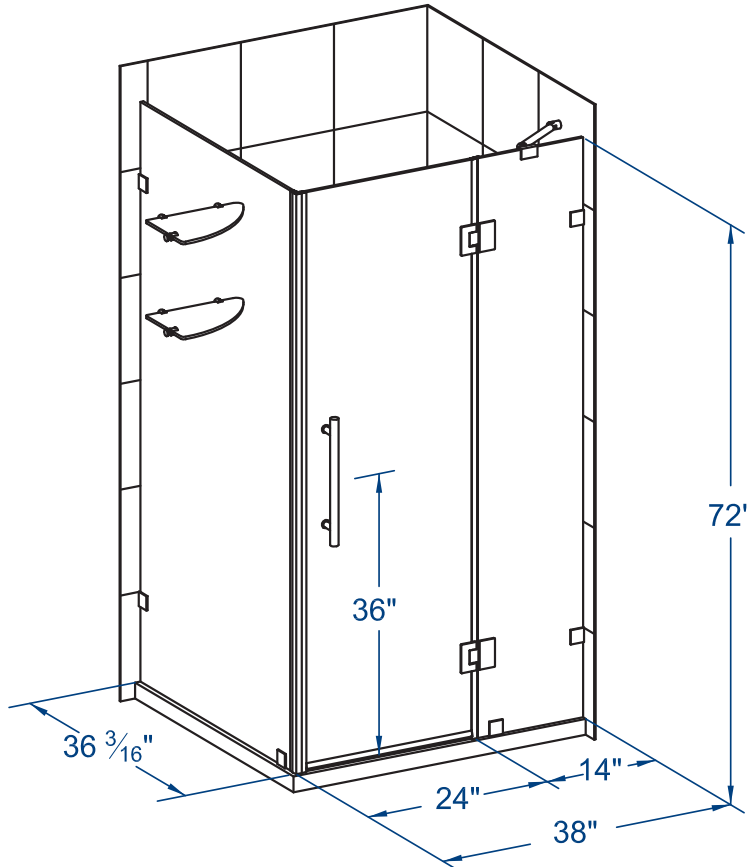

AVALUX GS

SEN992-3836-10

ASTON

COMPLETELY FRAMELESS HINGED SHOWER ENCLOSURE WITH SHELVES

FEATURES

COMPLETELY FRAMELESS

REVERSIBLE DOOR

CORNER ALCOVE