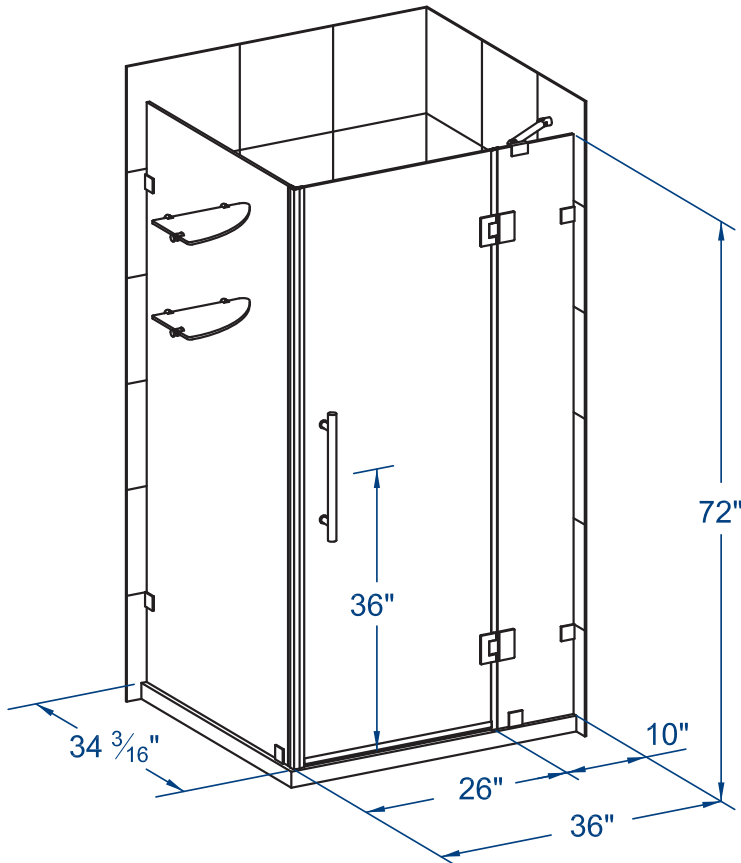

AVALUX GS

SEN992-3634-10

ASTON

COMPLETELY FRAMELESS HINGED SHOWER ENCLOSURE WITH SHELVES

FEATURES

COMPLETELY FRAMELESS

REVERSIBLE DOOR

CORNER ALCOVE