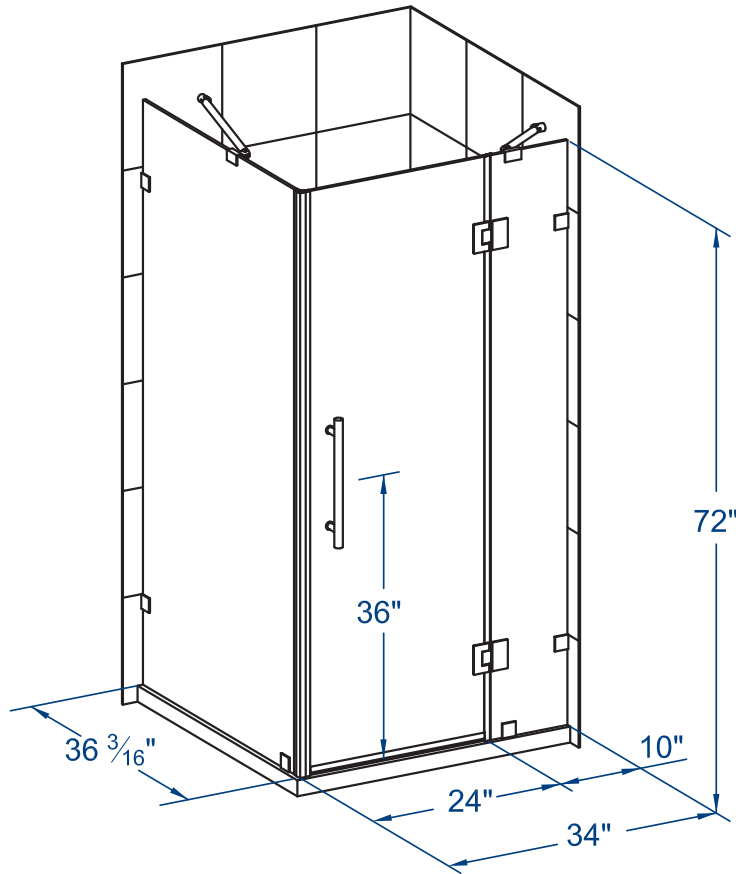

AVALUX

SEN987-3436-10

ASTON

COMPLETELY FRAMELESS HINGED SHOWER ENCLOSURE

FEATURES

COMPLETELY
FRAMELESS

REVERSIBLE
DOOR

CORNER
ALCOVE