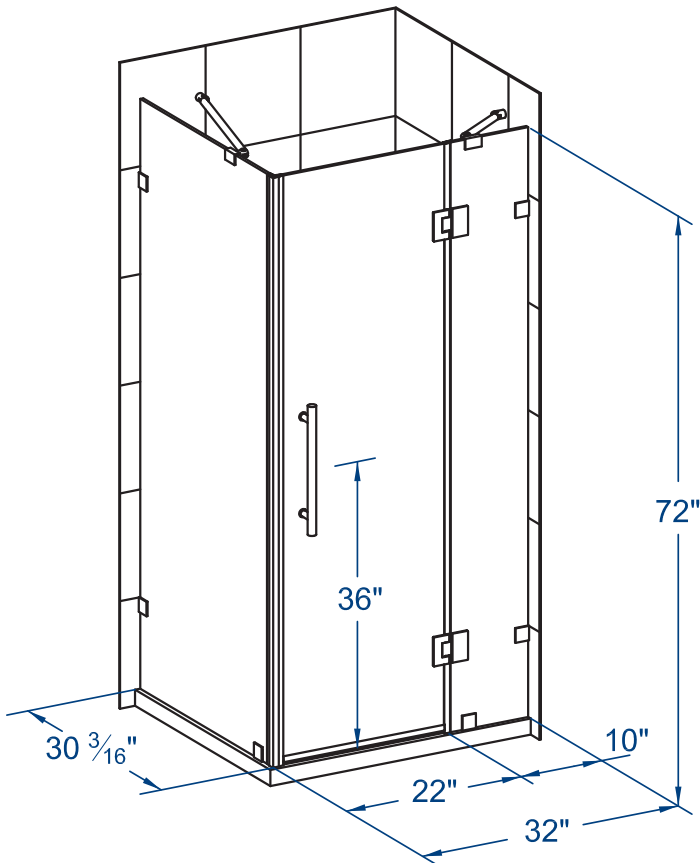

AVALUX

SEN987-3230-10

ASTON

COMPLETELY FRAMELESS HINGED SHOWER ENCLOSURE

FEATURES

COMPLETELY FRAMELESS

REVERSIBLE DOOR

CORNER ALCOVE