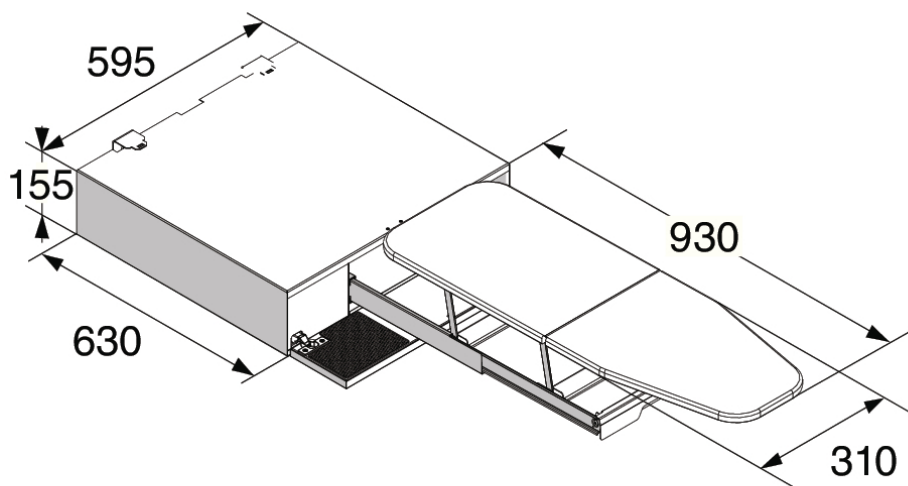

### Dimensions

- Height: 6 1/8 "
- Width: 23 7/16 "

### Logistic information

- Packaging height: 8 5/8 "
- Packaging width: 25 1/16 "
- Packaging depth: 26 7/16 "
- Gross weight: 57.3 lb
- Product code: 746312