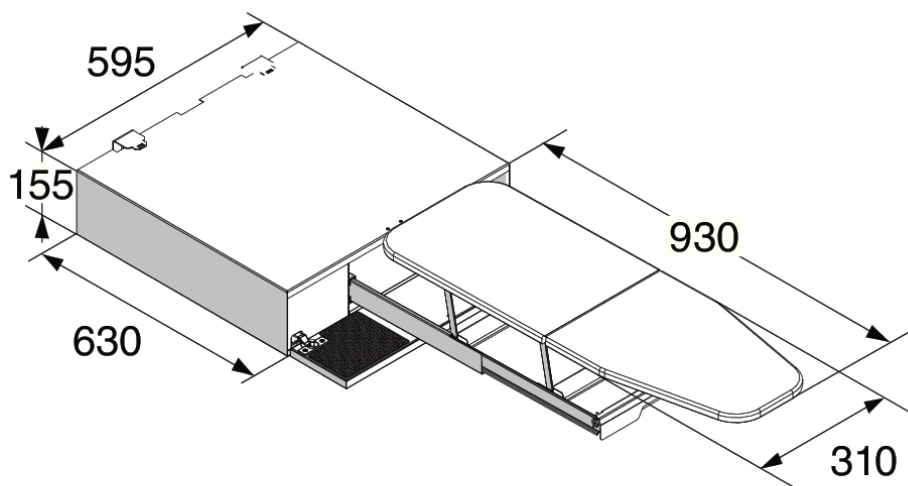

### Dimensions

- Height: 6 1/8 "
- Width: 23 7/16 "

### Logistic information

- Packaging height: 8 5/8 "
- Packaging width: 25 1/16 "
- Packaging depth: 26 7/16 "
- Gross weight: 57.3 lb
- Product code: 746311