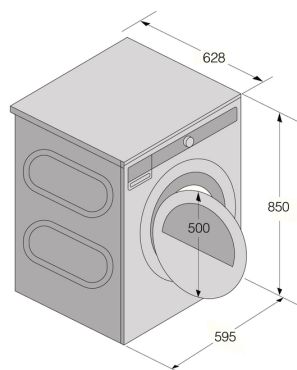

- Number of phases: 1
- Fuse: 30 A
- Frequency: 60 Hz
- Net weight: 89.7 lb
- ISO 14001 certified manufacturing: Yes

Dimensions

- Width: 23 7/16 "
- Height: 33 7/16 "
- Depth: 24 3/4 "
- Depth with door open: 42 1/2 "
- Length of electrical cord: 82 11/16 "
- Venting position / diameter: Back - diameter 100

Logistic information

- Packaging width: 25 1/16 "
- Packaging height: 36 1/4 "
- Packaging depth: 29 1/4 "
- Gross weight: 99.6 lb
- Product code: 746373
- EAN code: 3838783002488

TD76/86d/Vent