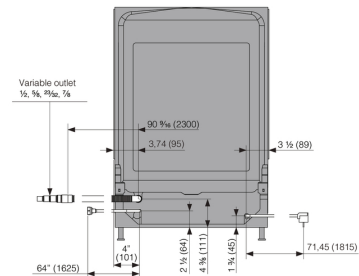

- Product code: 746936
- EAN code: 3838783039378

inches (millimetres)

Built-in Series 30