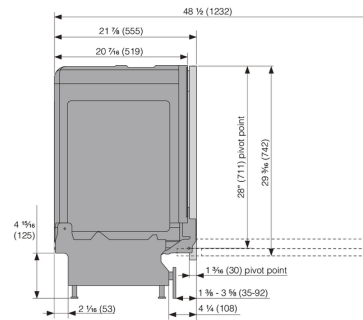

- Product code: 746936
- EAN code: 3838783039378

inches (millimetres)

Built-in Series 30