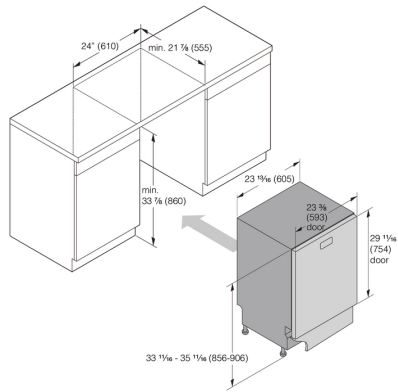

#### **Dimensions**

- Width: 23 13/16 "
- Height: 33 11/16 "
- Depth: 21 7/8 "
- Maximum product height: 35 11/16 "
- Length of electrical cord: 71 7/16 "
- Depth with door open: 48 1/2 "
- Length inlet hose: 63 3/4 "
- Length outlet hose: 90 9/16 "

#### **Logistic information**

- Packaging width: 25 3/16 "
- Packaging height: 36 1/4 "
- Packaging depth: 26 3/16 "
- Gross weight: 79.8 lb

- Product code: 746937
- EAN code: 3838783039361

inches (millimetres)