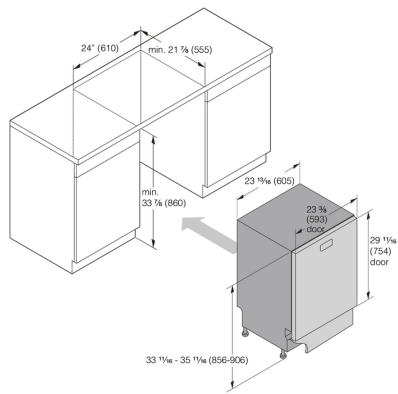

#### **Dimensions**

- Width: 23 13/16 "
- Height: 33 11/16 "
- Depth: 21 7/8 "
- Maximum product height: 35 11/16 "
- Length of electrical cord: 71 7/16 "
- Depth with door open: 48 1/2 "
- Length inlet hose: 63 3/4 "
- Length outlet hose: 90 9/16 "

#### **Logistic information**

- Packaging width: 25 3/16 "
- Packaging height: 36 1/4 "
- Packaging depth: 26 3/16 "
- Gross weight: 78.9 lb

- Product code: 746936
- EAN code: 3838783039378

inches (millimetres)