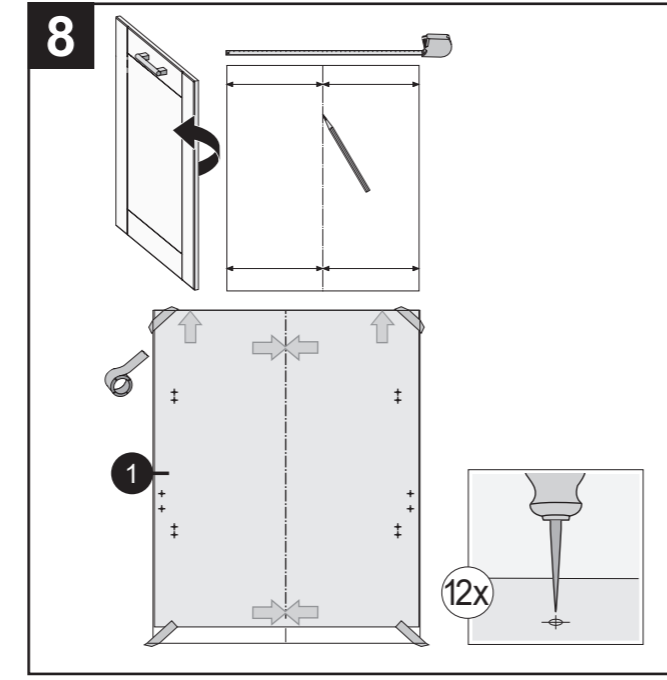

* EN Only certain models. If the following parts are not supplied with your dishwasher, they are not intended for your specific model.
ES Sólo se aplica a determinados modelos.
FR Uniquement pour certains modèles.