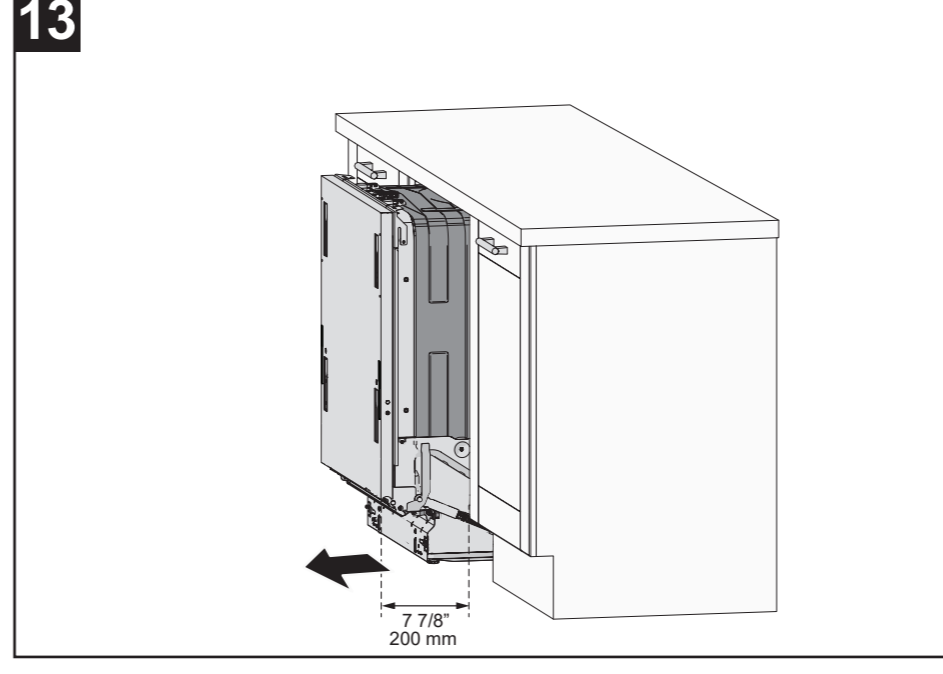

* EN Only certain models. If the following parts are not supplied with your dishwasher, they are not intended for your specific model.
ES Sólo se aplica a determinados modelos.
FR Uniquement pour certains modèles.