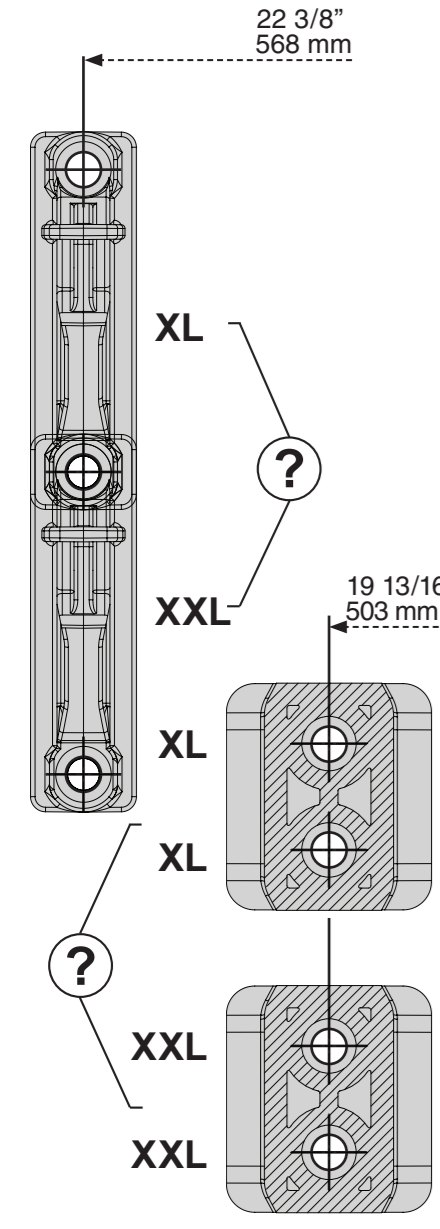

* EN Only certain models. If the following parts are not supplied with your dishwasher, they are not intended for your specific model.
ES Sólo se aplica a determinados modelos.
FR Uniquement pour certains modèles.