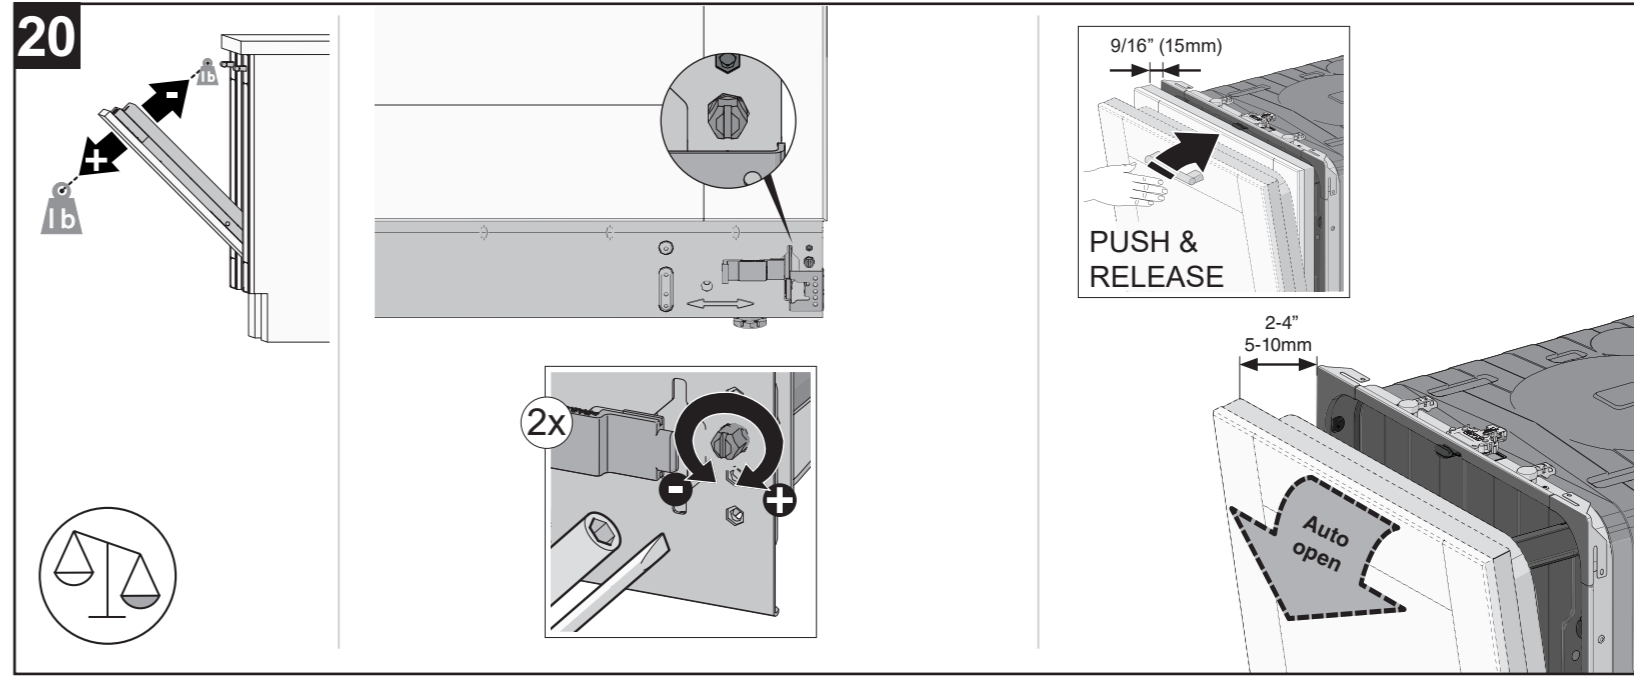

We reserve the right to make changes.