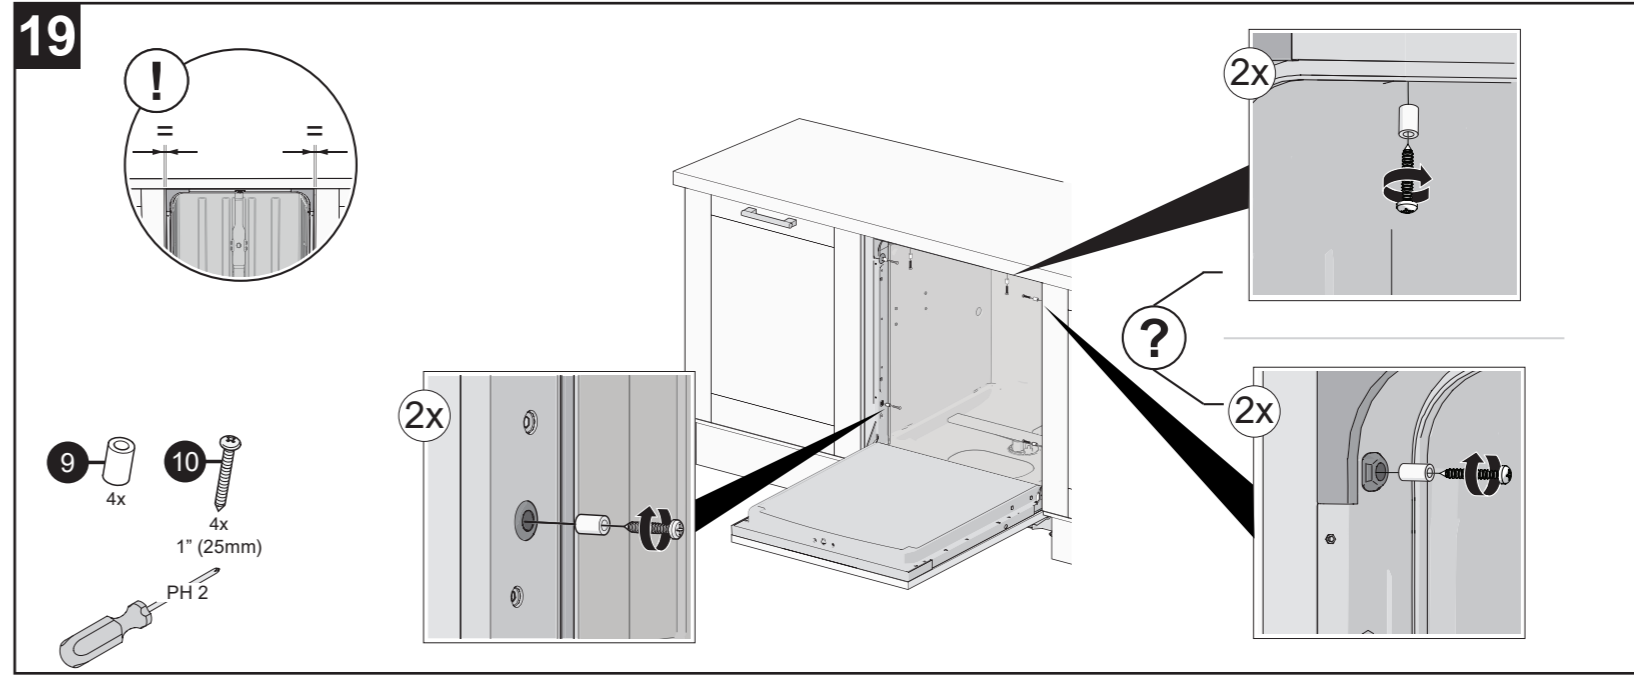

We reserve the right to make changes.