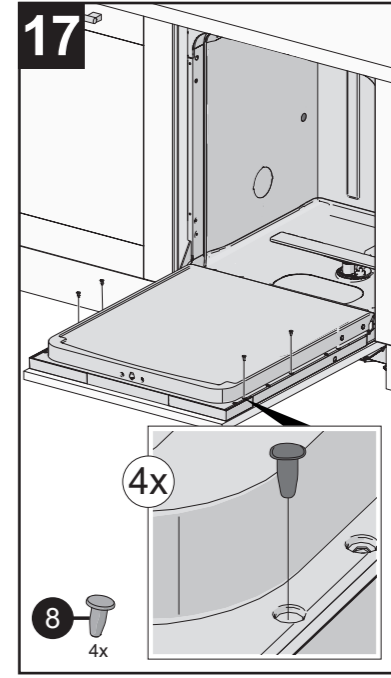

* EN Only certain models. If the following parts are not supplied with your dishwasher, they are not intended for your specific model.
ES Sólo se aplica a determinados modelos.
FR Uniquement pour certains modèles.