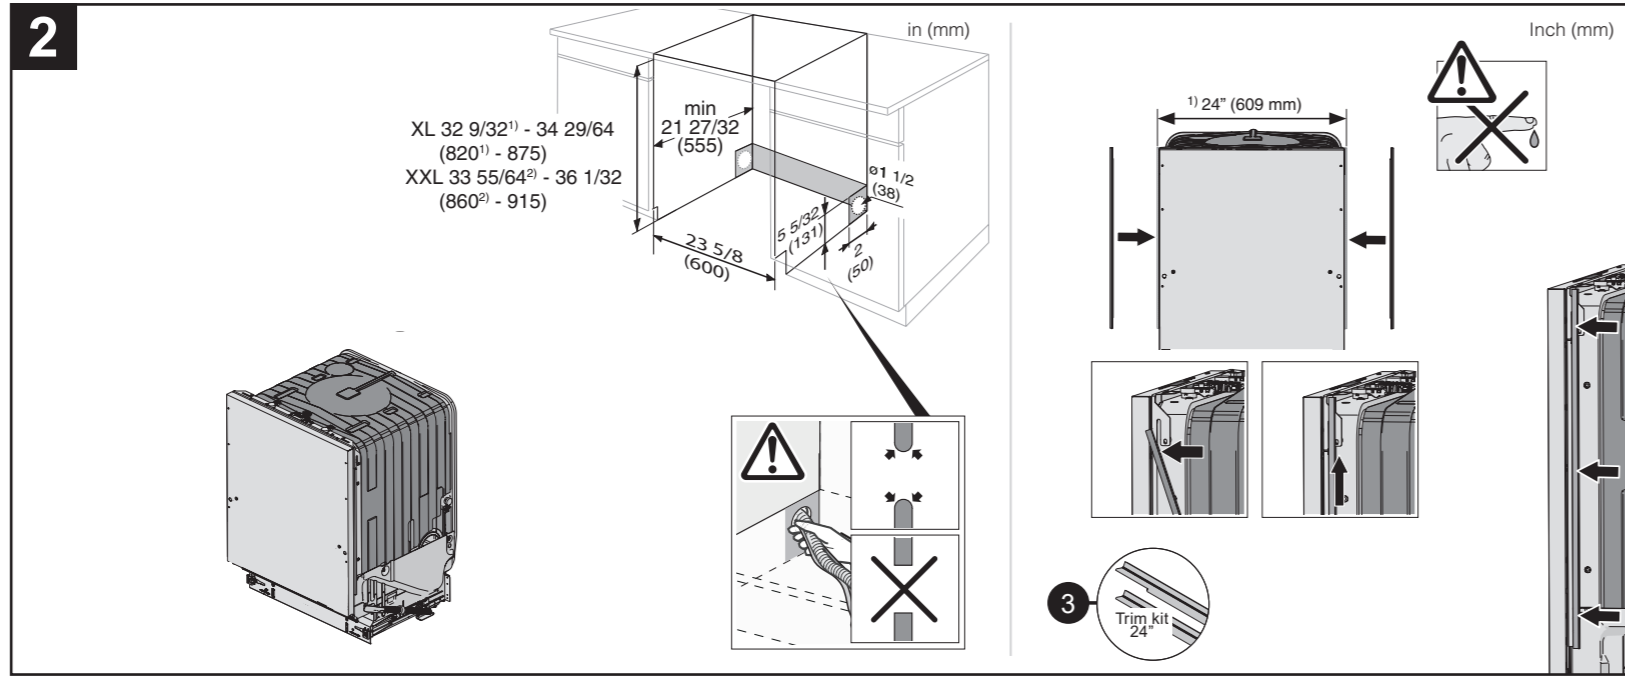

We reserve the right to make changes.