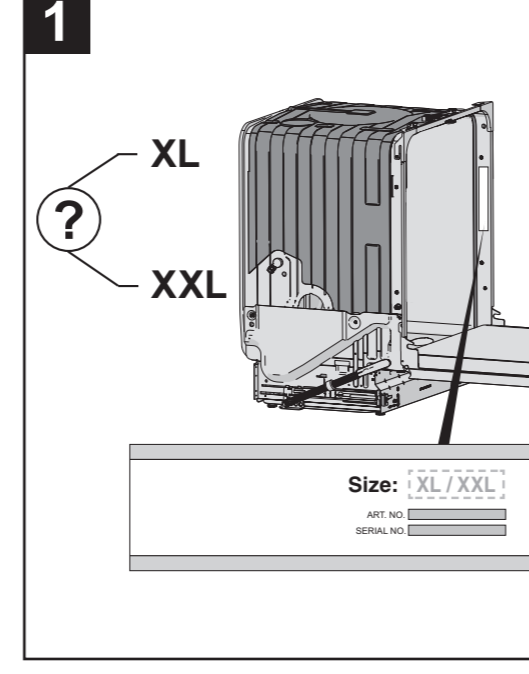

* EN Only certain models. If the following parts are not supplied with your dishwasher, they are not intended for your specific model.
ES Sólo se aplica a determinados modelos.
FR Uniquement pour certains modèles.