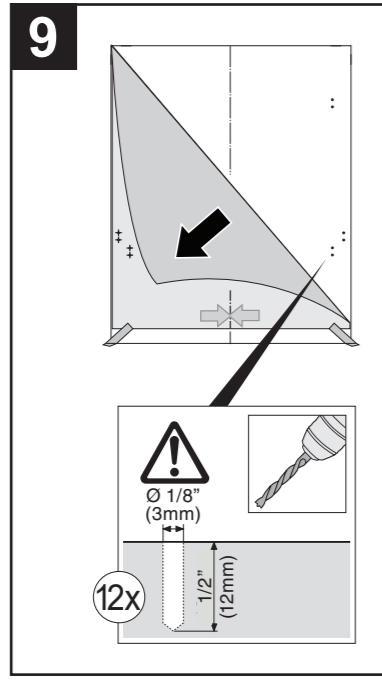

* EN Only certain models. If the following parts are not supplied with your dishwasher, they are not intended for your specific model.
ES Sólo se aplica a determinados modelos.
FR Uniquement pour certains modèles.