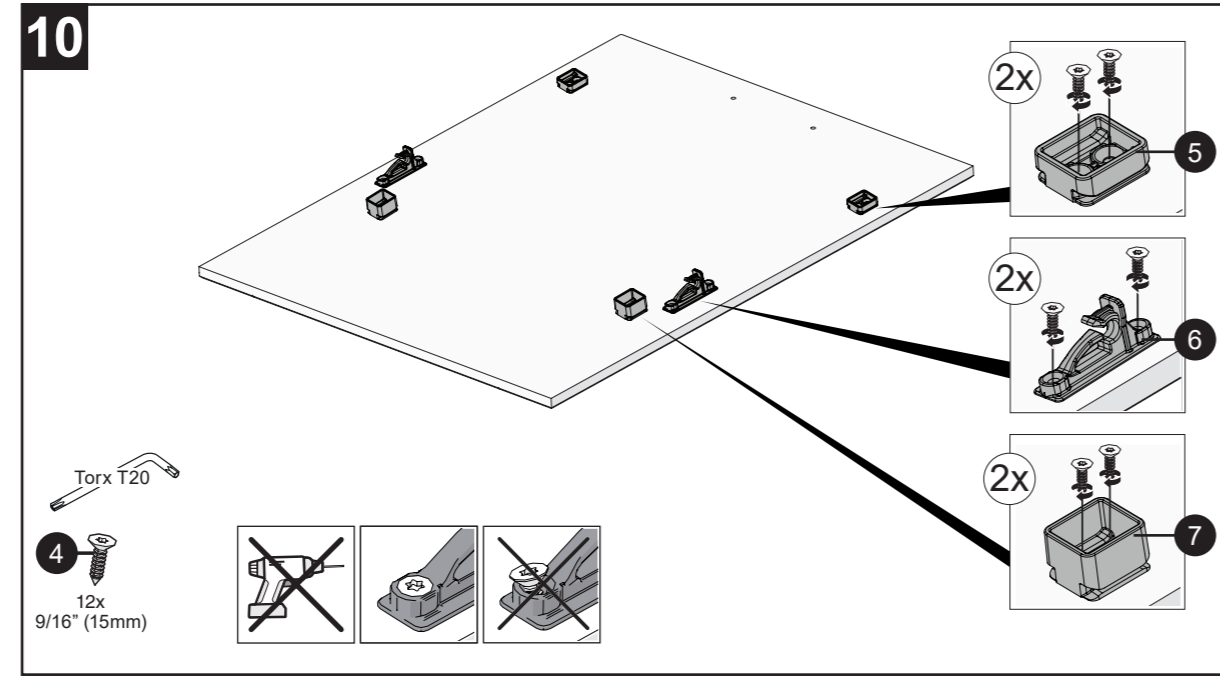

* EN Only certain models. If the following parts are not supplied with your dishwasher, they are not intended for your specific model.
ES Sólo se aplica a determinados modelos.
FR Uniquement pour certains modèles.