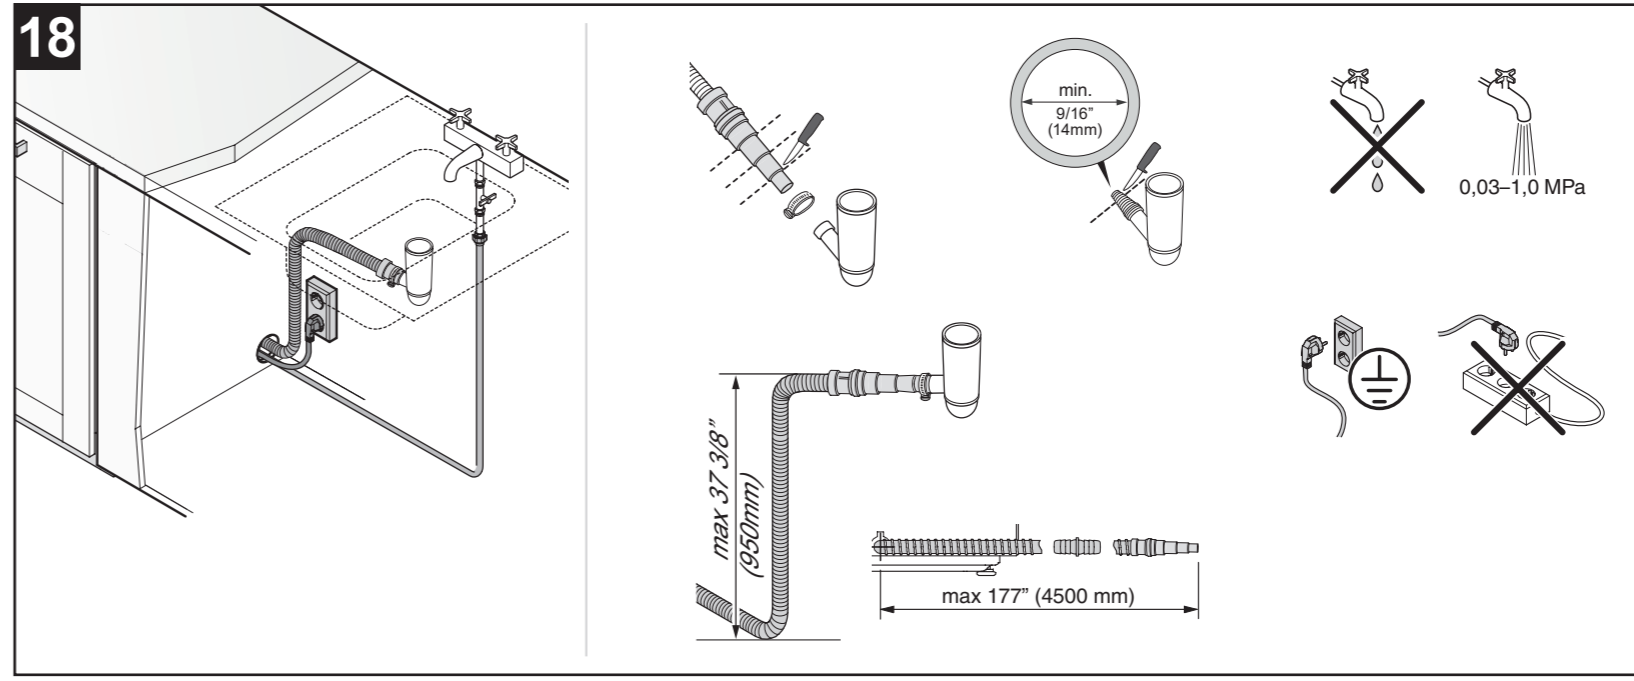

We reserve the right to make changes.