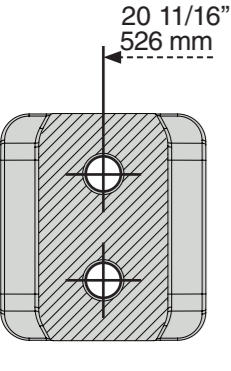

X
Inch
mm

A

X
Inch
mm

* EN Only certain models. If the following parts are not supplied with your dishwasher, they are not intended for your specific model.
ES Sólo se aplica a determinados modelos.
FR Uniquement pour certains modèles.