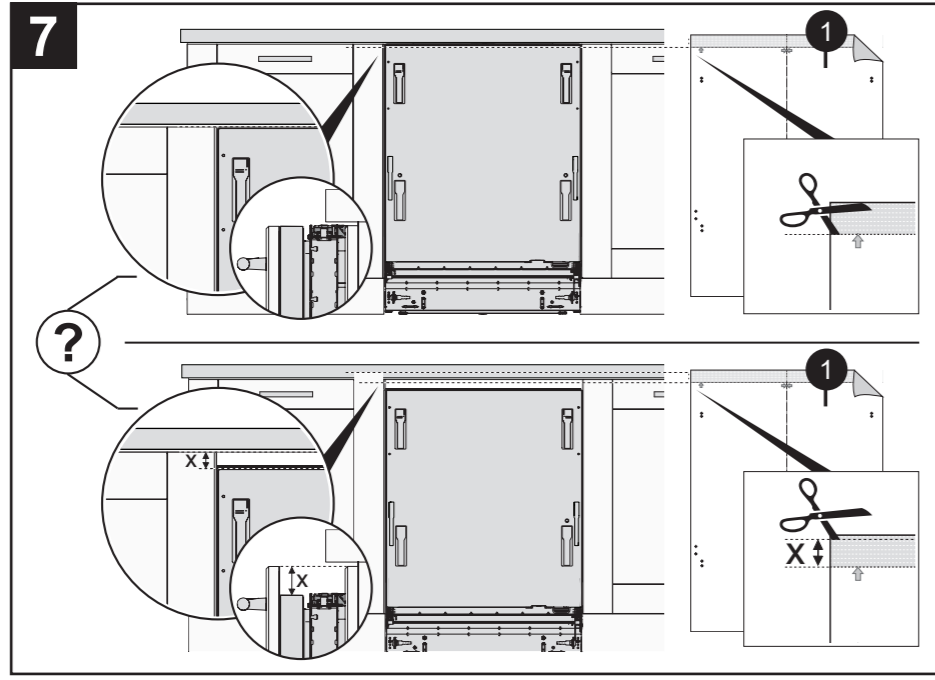

* EN Only certain models. If the following parts are not supplied with your dishwasher, they are not intended for your specific model.
ES Sólo se aplica a determinados modelos.
FR Uniquement pour certains modèles.