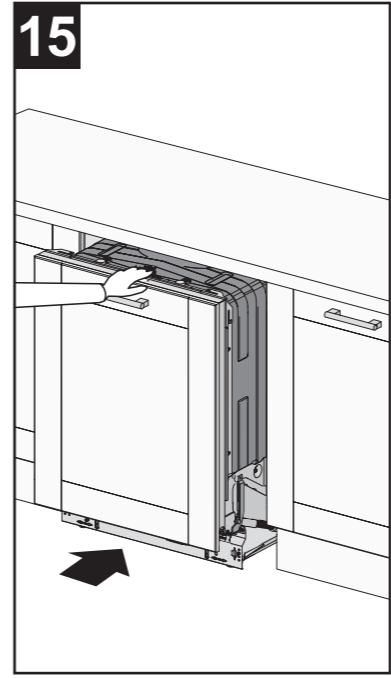

* EN Only certain models. If the following parts are not supplied with your dishwasher, they are not intended for your specific model.
ES Sólo se aplica a determinados modelos.
FR Uniquement pour certains modèles.