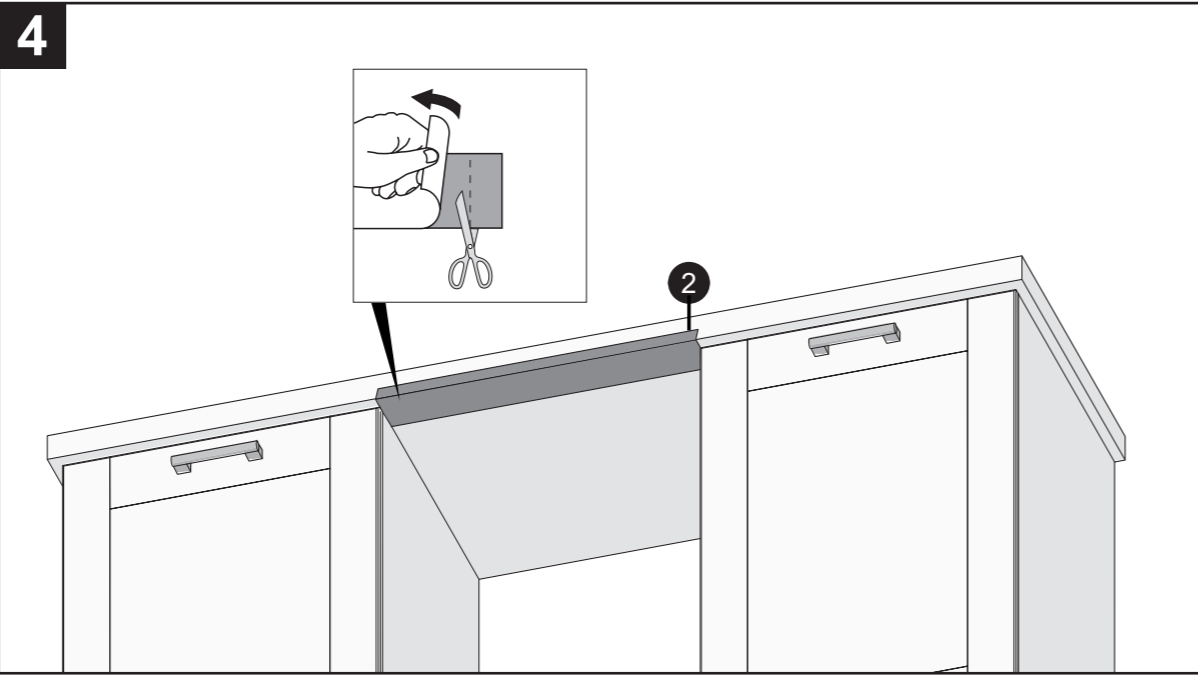

* EN Only certain models. If the following parts are not supplied with your dishwasher, they are not intended for your specific model.
ES Sólo se aplica a determinados modelos.
FR Uniquement pour certains modèles.