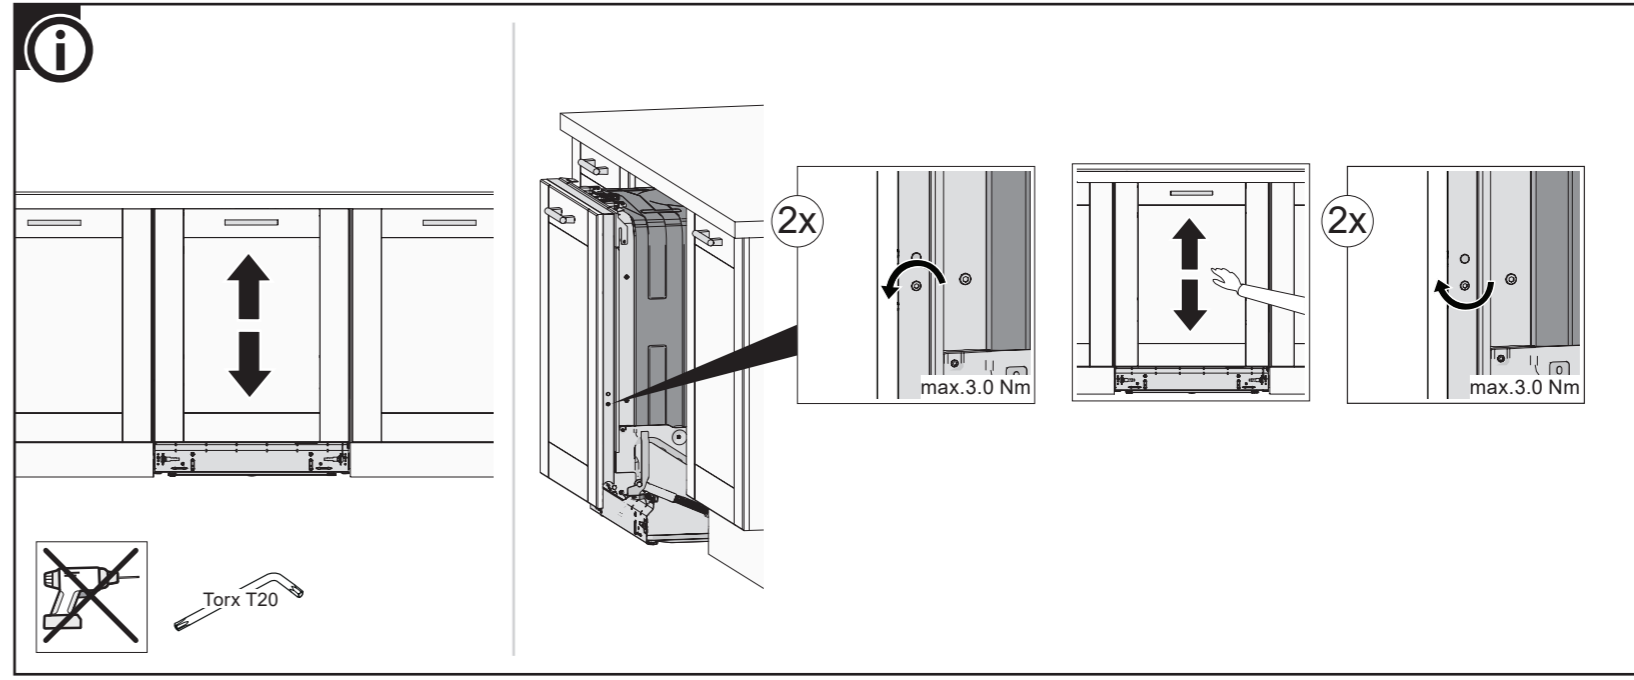

We reserve the right to make changes.