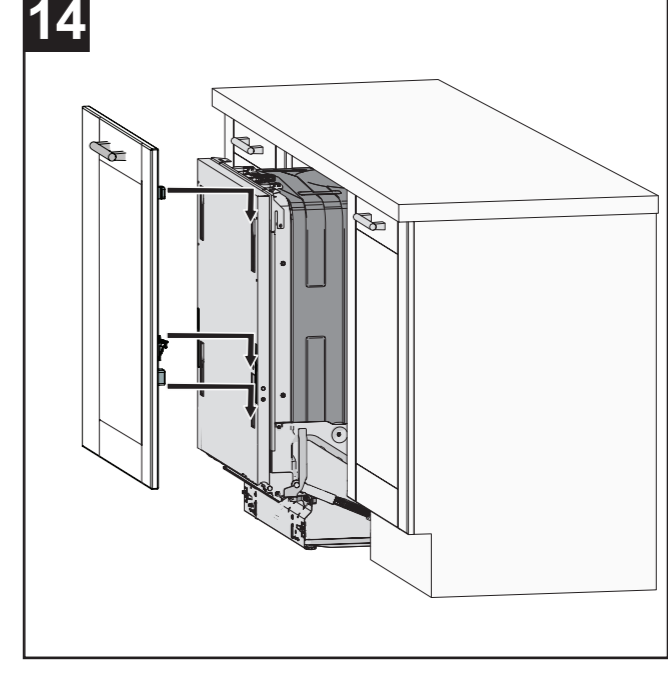

* EN Only certain models. If the following parts are not supplied with your dishwasher, they are not intended for your specific model.
ES Sólo se aplica a determinados modelos.
FR Uniquement pour certains modèles.