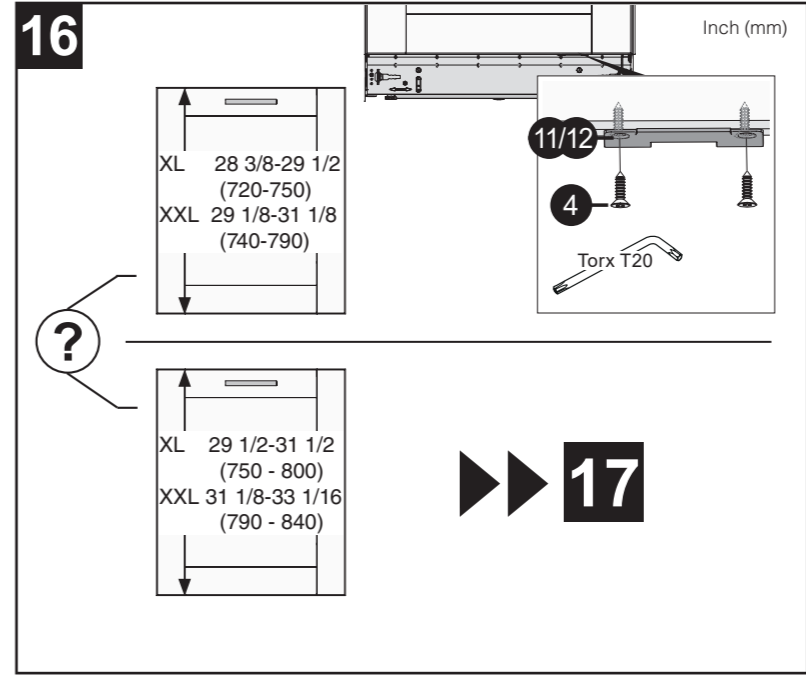

* EN Only certain models. If the following parts are not supplied with your dishwasher, they are not intended for your specific model.
ES Sólo se aplica a determinados modelos.
FR Uniquement pour certains modèles.