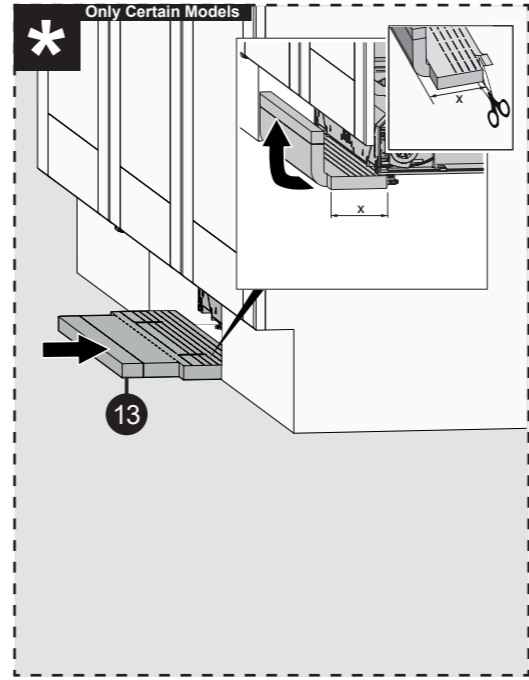

* EN Only certain models. If the following parts are not supplied with your dishwasher, they are not intended for your specific model.
ES Sólo se aplica a determinados modelos.
FR Uniquement pour certains modèles.