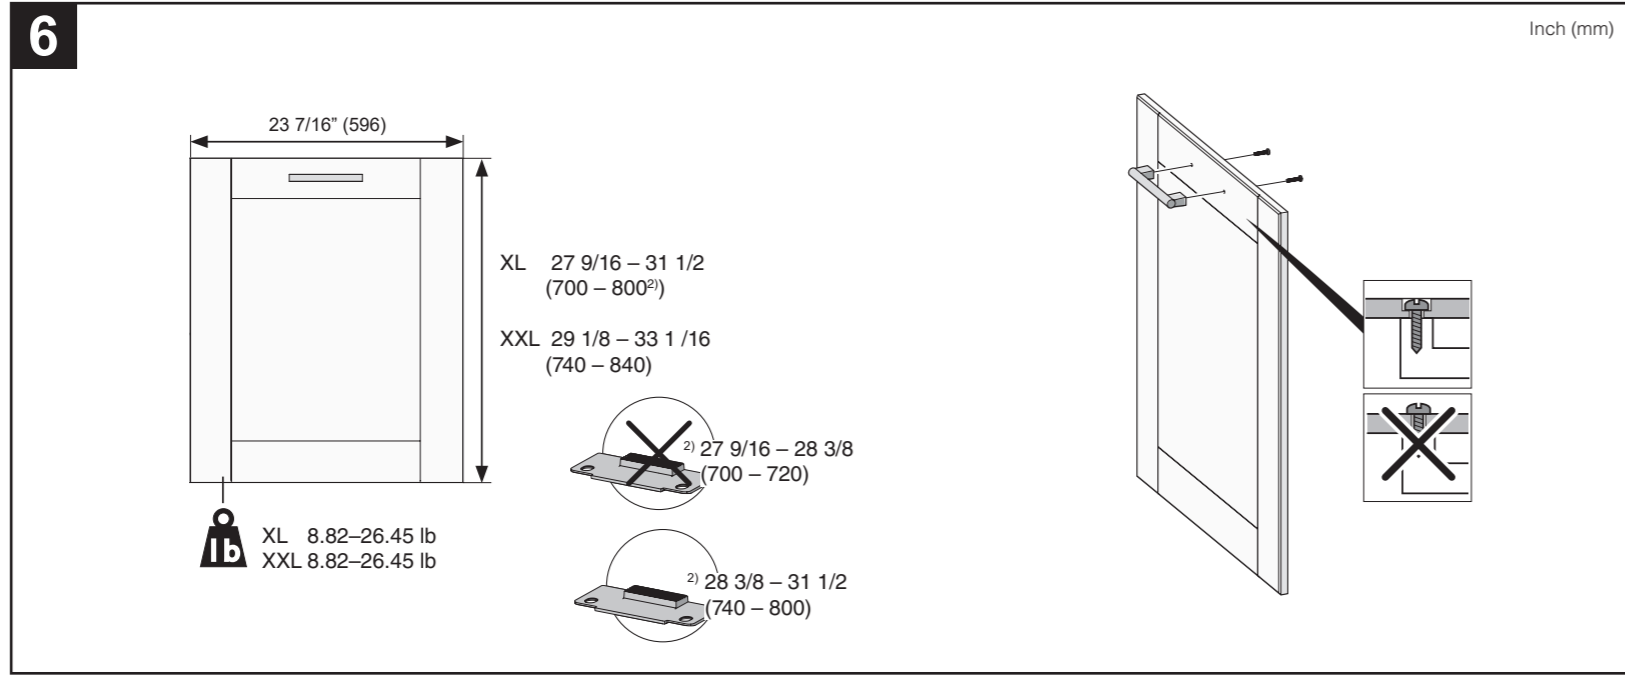

We reserve the right to make changes.