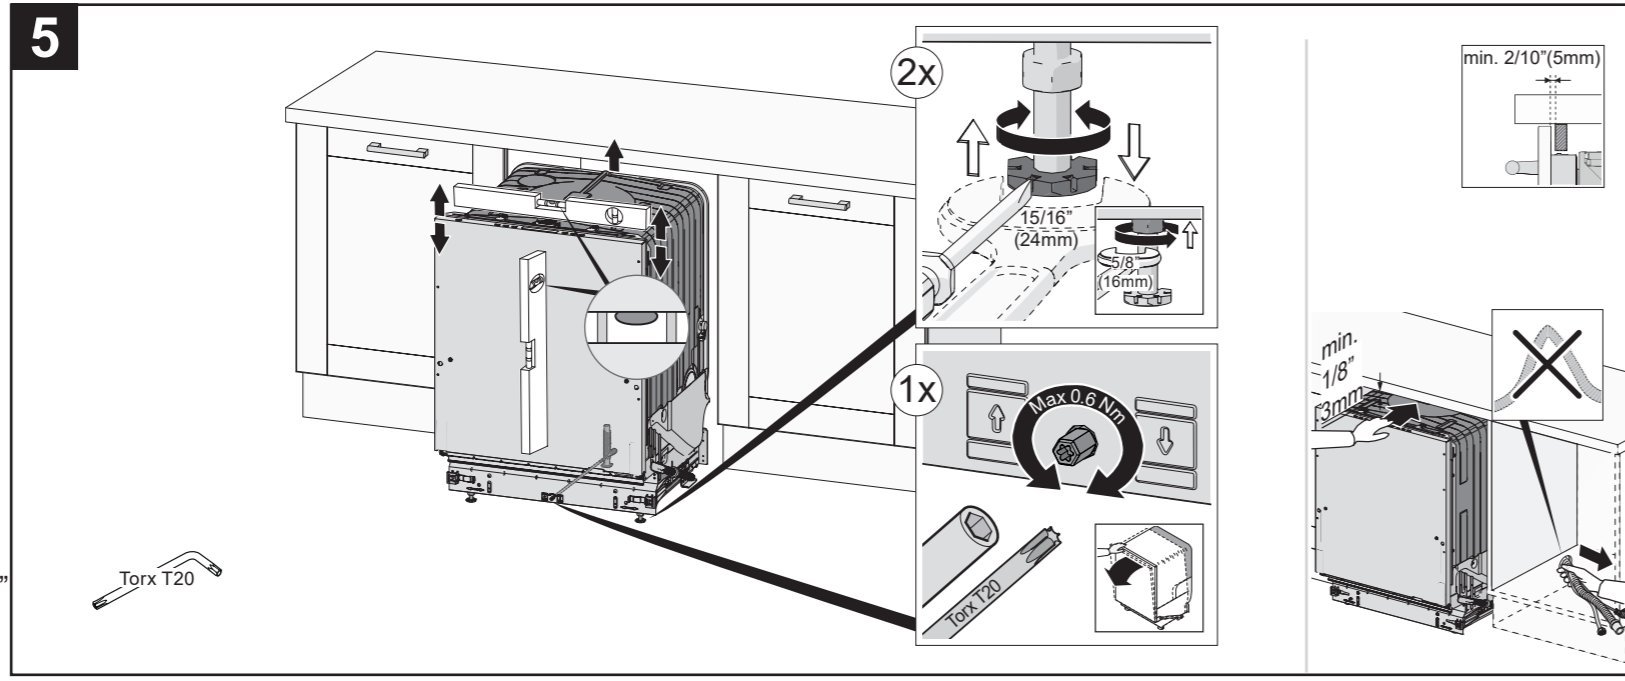

We reserve the right to make changes.