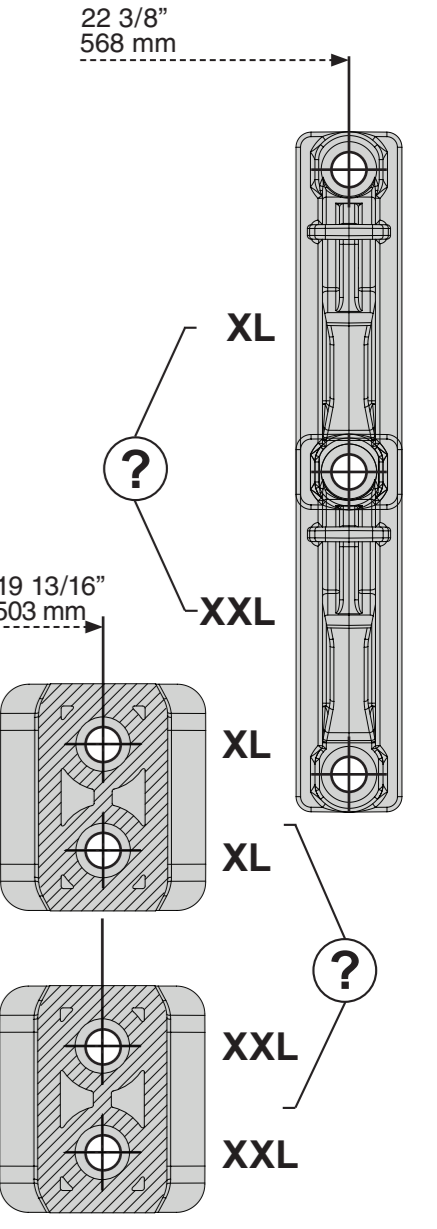

* EN Only certain models. If the following parts are not supplied with your dishwasher, they are not intended for your specific model.
ES Sólo se aplica a determinados modelos.
FR Uniquement pour certains modèles.