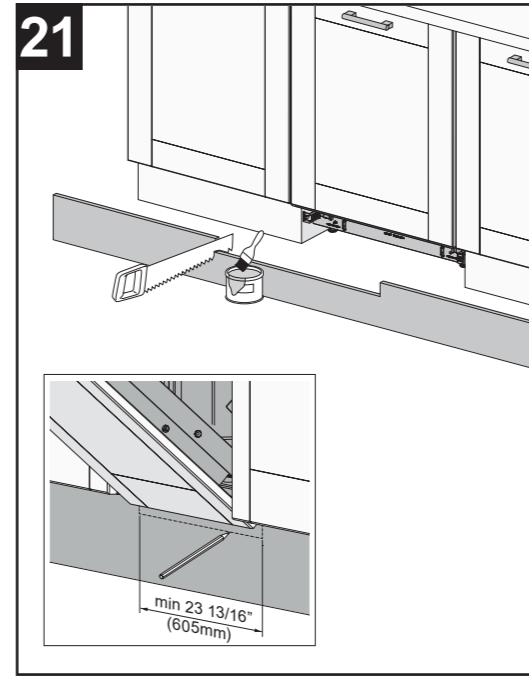

* EN Only certain models. If the following parts are not supplied with your dishwasher, they are not intended for your specific model.
ES Sólo se aplica a determinados modelos.
FR Uniquement pour certains modèles.