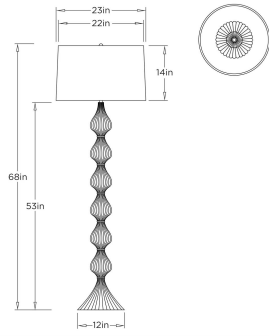

NICOLE FLOOR LAMP

PFC23-860 NICOLE FLOOR LAMP

ARTERIOS

PFC23-860  
Ivory, Ricestone

Metal cuffs meet glamour in a stacked ivory riverstone composite base, where organic patterns are punctuated by antique brass-plated steel spacers that echo the polished hardware. Topped with an off-white linen drum shade lined in cotton, this sculptural lamp is anchored by a matching fluted base. Finish will vary.

APPEARANCE

Materials	Ricestone, Steel, Linen, Cotton
Finishes	Ivory, Antique Brass, Off-White, Off-White
Finish Will Vary	Yes
Top Coat/Sealant	Yes

DIMENSIONS

Overall	Dia: 23.0 in x H: 68 in
Foot Print	Dia: 12.0 in
Body	Dia: 12.0 in x H: 53 in
Finial	Dia: 1 in x H: 1 in
Shade Top	W: 22 in
Shade Side	H: 14 in
Shade Bottom	W: 23 in
Harp Size	H: 11.5 in
Neck	Dia: 0.75 in x H: 2 in

WIRING

Wire Rating	Indoor Only
Cord	12 FT, Taupe Fabric, SPT-2
Socket	1, Type A - E26
Suggested Bulb Type	A19
Switch	At Socket, 3-Way Rotary
Maximum Wattage	150.0
Voltage	110-120 V

CERTIFICATIONS & COMPLIANCY

CONTRACT

Contract Suitability	Contract Suitable As Is
Tilt Test Degrees	10 Degrees