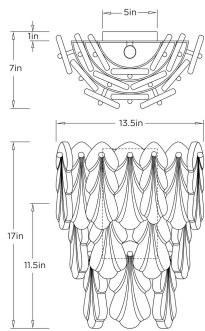

ARTERIOS

MALIA SCONCE

DWC97 MALIA SCONCE

ARTERIOS

DWC97
Clear, Glass

Vintage floral ceiling patterns find a reflection in a cascading style of tiered clear, seeded slump glass. Anchored to an antique brass-plated iron backplate, the layered effect creates a flattering hide-and-seek illumination. The scale and depth of this piece make it a glamorous accent for an entryway, hallway, or powder room. Certified for damp locations and intended for interior use. Finish will vary.

APPEARANCE

Materials	Glass, Iron
Finishes	Clear, Antique Brass
Finish Will Vary	Yes
Top Coat/Sealant	Yes

DIMENSIONS

Overall	W: 13.5 in x D: 7 in x H: 17 in
Backplate	W: 5 in x D: 1 in x H: 10 in
Center of Mount from Bottom	H: 11.5 in

WIRING

Wire Rating	Damp
Cord	1 FT, Black/White, SVT
Socket	2, Type B- E12
Suggested Bulb Type	B10
Maximum Wattage	60.0
Voltage	110-120 V

CERTIFICATIONS & COMPLIANCY

Certifications	Middle East, European Union, United Kingdom, Mexico, United States, Canada
Compliance	RoHS, UL/ETL, CB

SHIPPING

Product Weight	14.5 lbs
Gross Weight 1	17.0 lbs
Shipping Box 1	W: 20.87 in x D: 9.25 in x H: 12.6 in

CONTRACT

Contract Suitability	Contract Suitable As Is
----------------------	-------------------------