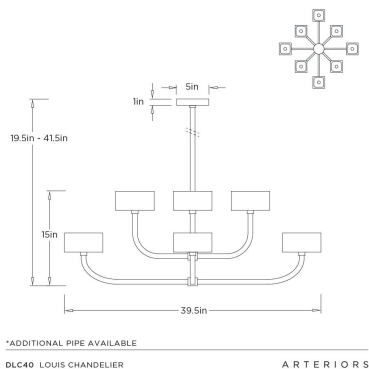

ARTERIOS

LOUIS CHANDELIER

DLC40
English Bronze, Steel

Art Deco's bold geometric forms and elongated figures inform our smoke etched glass chandelier. Eight suspended glass shades extend from a mount of English bronze-plated steel. The sculptural form and cast texture amplify the glow within each frosted interior, creating a shimmering effect. Suspended from a matching pipe and canopy, it makes a striking statement above a table. Certified for damp locations and intended for interior use. Finish will vary.

APPEARANCE

Materials	Steel, Glass
Finishes	English Bronze, Frosted Smoke
Finish Will Vary	Yes
Top Coat/Sealant	Yes

DIMENSIONS

Overall	Dia: 39.5 in x H: 19.5 in
Canopy	Dia: 5.0 in x H: 1 in
Chandelier	Dia: 40.0 in x H: 15 in
Maximum Hanging Height as Sold	45.5 in
Minimum Hanging Height as Sold	19.5 in

WIRING

Wire Rating	Damp
Cord	10 FT, Clear/Silver, SVT
Socket	8, Type B - E12
Suggested Bulb Type	G12
Maximum Wattage	40.0
Voltage	110-120 V

CERTIFICATIONS & COMPLIANCY

Certifications	Middle East, European Union, United Kingdom, Mexico, United States, Canada
Compliance	RoHS, UL/ETL, CB

ADDITIONAL PARTS AVAILABLE

PIPE-618	(1) 3", (1) 6", (1) 12"
----------	-------------------------

REPLACEMENT PARTS

DLC40GLS