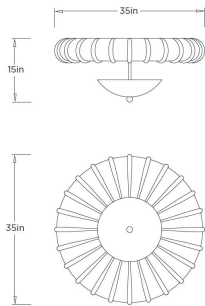

ARTERIOS

CAMELLA FLUSH MOUNT

DFC19 CAMELLA FLUSH MOUNT

ARTERIOS

DFC19
English Bronze Steel, Ivory
Ricestone

Designed to allow the center light to wash over the curved surface gently our Camella is formed in a soothing sunburst motif, a circle of ivory ricestone parasols over an English bronze-plated steel dish. Finished with a stylish spherical screw cap. Certified for damp locations and intended for interior use. Finish will vary.

APPEARANCE

| | |
|------------------|-----------------------|
| Materials | Ricestone, Steel |
| Finishes | Ivory, English Bronze |
| Finish Will Vary | Yes |
| Top Coat/Sealant | Yes |

DIMENSIONS

| | |
|---------|-------------------------|
| Overall | Dia: 35.0 in x H: 15 in |
| Body | Dia: 35.0 in x H: 15 in |