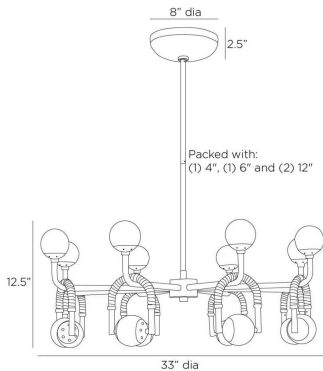

ARTERIO RS

HOLLINS CHANDELIER

DMC29

H: 17 IN, Dia: 33.00 IN

Opal

Inspired by the Memphis Group, the interlocking forms of this playful fixture deliver maximum glow. Forged of English bronze-plated steel, each tailored loop is detailed with anchor gray leather accents. Opal glass globes hold eight LED lights. Damp-rated, although limited covered outdoor areas may affect finish. Finish will vary.

APPEARANCE

Material	Glass, Steel, Leather
Finish	Opal, English Bronze, Anchor Grey
Finish Will Vary	Yes
Top Coat/Sealant	Yes

DIMENSIONS

Canopy	H: 2.5 IN, Dia: 8.00 IN
Chandelier	H: 12.5 IN, Dia: 33.00 IN
Minimum Hanging	H: 17 IN
Max Hanging Height	47 in

COMPLIANCY

RoHS	Yes
------	-----

SHIPPING

Shipping Requirements	TruckShip
Product Weight	20.5 lbs
Gross Weight 1	27 lbs
Shipping Box 1	H: 33.07 IN, L: 33.07 IN, W: 13.97 IN

REPLACEMENT PARTS

Replacement Part 1	PIPE-488
Replacement Part 1 Dim	(1) 4", (1) 6" and (1) 12"