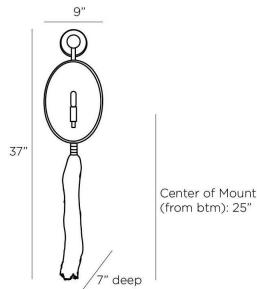

ARTERIO RS

ARAMIS SCONCE

BARRY DIXON

DD42623

H: 37 IN, W: 9 IN, D: 7 IN,

White Bronze

BARRY'S PERSONAL FAVORITE, THE ARAMIS SCONCE IS AVANT GARDE, COMMANDING AND TOTALLY UNIQUE. BARRY WAS INSPIRED BY MCQUEEN'S PONYTAILED MODELS WITH FACE MASKS, AND THIS EVOLVING INTO THE "COUTURE FOR THE HOME". CAST IN WHITE BRONZE BRASS WITH A MATCHING WIRE "PONYTAIL" AND CONVEX CLEAR GLASS SHIELD, THIS IS FASHION FUSED NATURE. FINISH WILL VARY.

APPEARANCE

Material	Brass, Glass
Finish	White Bronze, Clear
Finish Will Vary	Yes
Top Coat/Sealant	Yes

DIMENSIONS

Backplate	H: 8.5 IN, W: 5.5 IN, D: 1 IN
Mount	Dia: 5.50 IN
Center Of Mount From Btm Height	25 in

WIRING

Rating	Indoor Only
Cord	0.5 FT, Black/White, SVT
Socket	1, Type B - E12
Maximum Watt	40
Voltage	110-120 V

CERTIFICATIONS

Certifications	Mexico, United Arab Emirates, European Union, United States, Canada, Australia
----------------	--

COMPLIANCY

UL/ETL	Yes
CB	Yes
RoHS	No

SHIPPING

Product Weight	8.8 lbs
Gross Weight 1	13.3 lbs
Shipping Box 1	H: 27 IN, L: 15 IN, W: 13 IN

CONTRACT

Contract Suitable	Yes
-------------------	-----