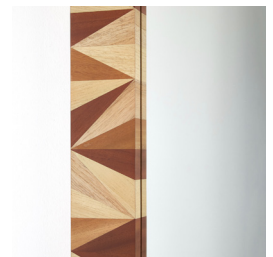

CALICO MIRROR

WMS04
Blonde Straw Mar-
quetry
H: 52.5 IN
W: 40.5 IN
D: 2 IN

Blonde straw marquetry of mahogany are placed and patterned to reflect the expert craftsmanship of this classic artist's technique. Designed to be hung vertically or horizontally, it is secured with a cleat at the back for hanging. Finish will vary.