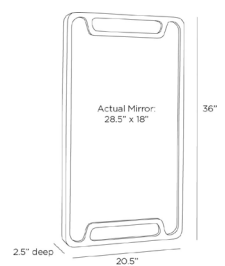

DODGER MIRROR

WMI49
Vintage Brass
H: 36 IN
W: 20.5 IN
D: 2.5 IN

Crafted of vintage brass plating, our loop powder mirror is an introverted shape to pair with extroverted wall accessories. The peek-through iron frame is able to hang vertically or horizontally, with a cleat attachment for secure hanging.