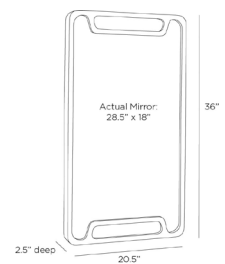

DODGER MIRROR

WMI48
 Hot Rolled Steel
 H: 36 IN
 W: 20.5 IN
 D: 2.5 IN

Crafted of rolled steel, our loop powder mirror is an introverted shape to pair with more extroverted wall accessories. The peek-through iron frame is treated with heat, assuring that each will possess varying color details to make it unique. Able to hang vertically or horizontally, it has a cleat attachment for secure display.