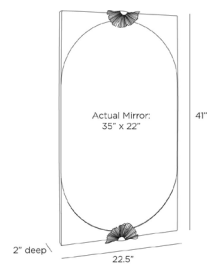

ENVY MIRROR

WMI44
 Antique Brass
 H: 41 IN
 W: 22.5 IN
 D: 2 IN

Clean, contemporary forms and intriguing materials inform the sleek Envy. Framed in antique brass iron and adorned with ebony mango wood and sculptural antique brass elements reminiscent of a gingko leaf, this style can be hung horizontally or vertically. Cleat at the back for secure display.