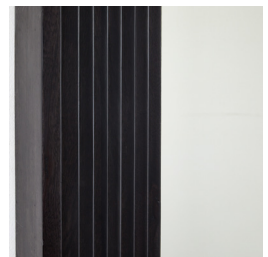

COULTER MIRROR

WMI39
 Ebony
 H: 60 IN
 W: 40 IN
 D: 5.5 IN

A minimal rectangular mirror is framed with stepped, muscular detailing carved to draw the eye. Crafted of mango wood of a rich ebony hue, our inverted style was designed to be hung horizontally or vertically. Accented with a secure cleat attachment at the back. Finish will vary.