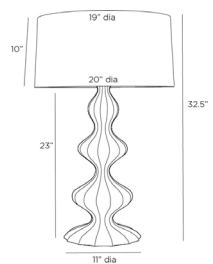

CHELLE LAMP

PTE09-764
Ice Reactive, Porcelain
H: 32.5 IN
Dia: 20.00 IN

Like flowing waves, the lines of our porcelain squiggle lamp are enhanced by an ice reactive glaze that mimics water rushing down. Mutable shades accent each refined ridge at its pinch point. This porcelain essential is topped with antique brass hardware and an oval shade of ivory microfiber. Finish will vary.