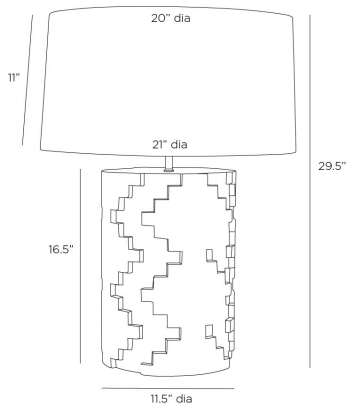

A R T E R I O R S

CORNWALL TEXTURE LAMP

PTC48-SH051
 H: 29.5 IN, Dia: 21.00 IN
 Sand, Faux Travertine
 Contract Suitable As Is

The stair-stepped texture of our faux travertine resin column embraces the forms of classical Greek architecture. Each chevron detail delivers a herringbone effect when illuminated underneath the ivory microfiber drum shade. Antique brass hardware. Finish will vary.

APPEARANCE

Material	Faux Travertine, Microfiber, Steel
Finish	Antique Brass, Ivory, White
Finish Will Vary	true
Top Coat/Sealant	false
Finial Description	Antique brass sphere
Finial Dimension	1" Dia

DIMENSIONS

Shade	Top: 20.00 IN, Dia: 21.00 IN, Side: 11 IN
Body	H: 16.5 IN, Dia: 11.50 IN
Neck	H: 2 IN, Dia: 0.50 IN
Foot Print	Dia: 11.50 IN
Harp	10 IN

WIRING

Rating	Indoor Only
Tilt Test	10 Degrees - AU
Cord	8 FT, Back of Lamp Base, SPT-2, Taupe Fabric
Socket	1, Antique Brass, Type A - E26
Switch	3-Way Rotary, At Socket
Maximum Watt	150
Voltage	110-120 V

COMPLIANCY

RoHS	true
------	------

SHIPPING

Product Weight	32.2 LBS
Gross Weight 1	35 LBS
Gross Weight 2	5 LBS
Shipping Box 1	H: 26 IN, L: 16 IN, W: 16 IN
Shipping Box 2	H: 30 IN, L: 22.5 IN, W: 22.5 IN

ADDITIONAL INFO