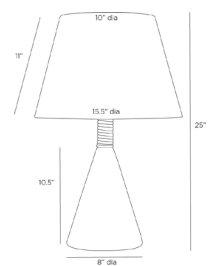

EVERLY LAMP

PTC38-SH039
 White, Marble
 H: 25 IN
 Dia: 15.50 IN

The simple form of the Everly brings the allure of its materials into sharper focus. A conical white marble base is wrapped at the top in graphite leather, then adorned with a traditional drum shade of ivory microfiber. Heritage brass hardware and finial, and taupe cloth cord. Finish will vary.