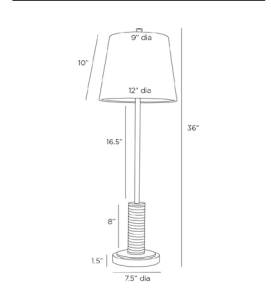

CONWAY LAMP

PTC36  
 English Bronze,  
 Steel  
 H: 36 IN  
 Dia: 12.00 IN

Fine cognac leatherworking and a taller silhouette makes the Conway ideal for a gentleman's lounge, console, or buffet. Both masculine and modern, this English bronze frame is anchored to a base of white marble for a sophisticated contrast. White linen drum shade and taupe cloth cord.  
 CONTRACT: Contract Suitable As Is