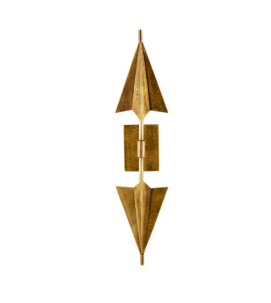

CANARY SCONCE

DW117
Antique Brass
H: 30.5 IN
W: 7 IN
D: 3.5 IN

Etched antique brass is folded and formed into the spear-like sconce. Recalling a paper airplane, the double arrow fixture casts emboldened shapes on the wall, making this style ideal for a corridor or hallway.