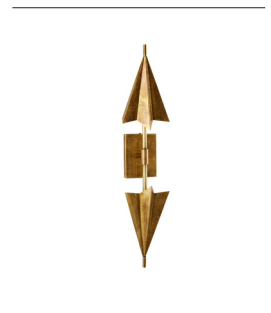

CANARY SCONCE

DW117
Antique Brass
H: 30.5 IN
W: 7 IN
D: 3.5 IN

Etched antique brass is folded and formed into the spear-like sconce. Recalling a paper airplane, the double arrow fixture casts emboldened shapes on the wall, making this style ideal for a corridor or hallway.