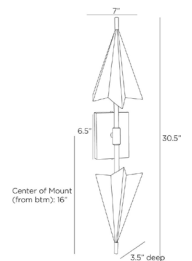

CANARY SCONCE

DW117
Antique Brass
H: 30.5 IN
W: 7 IN
D: 3.5 IN

Etched antique brass is folded and formed into the spear-like sconce. Recalling a paper airplane, the double arrow fixture casts emboldened shapes on the wall, making this style ideal for a corridor or hallway.