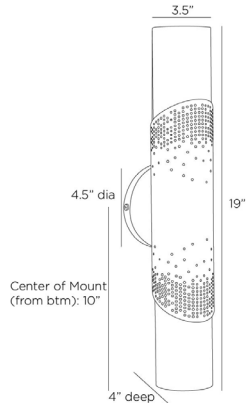

# ARTERIO RS

## EXELSIOR SCONCE

DWC38  
 H: 19 IN, W: 3.5 IN, D: 4 IN  
 Matte Swirl  
 Contract Suitable As Is

A softly rounded column of matte swirl glass is held by an English bronze-plated steel shield, perforated to let accents of light shine through. This linear style may also recall celestial constellations of the night sky.

### DIMENSIONS

Center Of Mount From Btm 10 IN  
 Backplate Dia: 4.50 IN

### WIRING

Rating Damp  
 Suggested Bulb Type T6  
 Cord 0.5 FT, Black/White, SVT  
 Socket 2, Type B - E12  
 Photographed Bulb Small Clear Tubular Bulb  
 Maximum Watt 40  
 Voltage 110-120 V