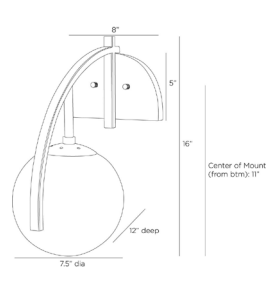

DIPPER SCONCE

DWC36

Opal

H: 16 IN

W: 7.5 IN

D: 12 IN

Sleek and sophisticated, this Deco-inspired light balances a backplate of black marble with a singular frosted opal glass globe. Suspended by glamorous chattered antique plated steel hardware, the Dipper is an elegant addition when staged on either side of a mirror. Finish will vary.