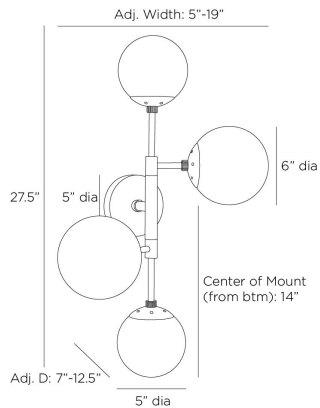

ARTERIOS

CHRISTELLE SCONCE

DWC34
H: 27.5 IN, W: 19 IN, D: 7 IN
Matte Swirl
Contract Suitable As Is

Like celestial bodies, a quartet of matte swirl glass globes orbit an axis of antique brass-plated steel. Articulated arms allow Christelle to easily rotate, allowing for a striking mirrored effect. Hang this impactful style horizontally or vertically, alone or in multiples. Finish will vary.

APPEARANCE

Material	Glass, Steel
Finish	Antique Brass
Finish Will Vary	true
Top Coat/Sealant	false

DIMENSIONS

	6.00
Center Of Mount From Btm	14 IN
Backplate	Dia: 5.00 IN

WIRING

Rating	Damp
Suggested Bulb Type	B10
Cord	0.5 FT, Black/White, SVT
Socket	4, Type B - E12
Photographed Bulb	Clear Straight Tip Candelabra Bulb
Maximum Watt	40
Voltage	110-120 V

COMPLIANCY

RoHS	true
------	------

SHIPPING

Product Weight	8.2 LBS
Gross Weight 1	10 LBS
Shipping Box 1	H: 20.5 IN, L: 9.25 IN, W: 24.4 IN

ADDITIONAL INFO

Hanging Orientation	Horizontal and Vertical
---------------------	-------------------------

REPLACEMENT PARTS

Replacement Part 1	DWC34GLSLG
Replacement Part 2	DWC34GLSSM

CONTRACT

Contract Suitable	true
-------------------	------