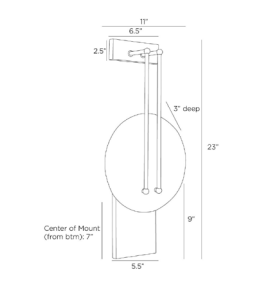

CLOVER SCONCE

DWC30  
 Clear Seedy  
 H: 23 IN  
 W: 11 IN  
 D: 3 IN

The strings of instruments such as a violin or banjo inspired the clamped and pierced structure of the Clover. Held by accents of antique brass-plated steel, a disc of clear seeded slump glass diffuses a single bulb. Mounted on double bronze steel panels, it is an ideal mix of material and shape.