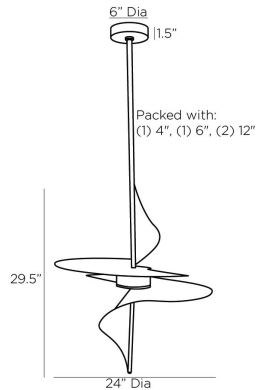

ARTERIO RS

RENLY PENDANT

DSC06
H: 34.5 IN, Dia: 24.00 IN
English Bronze
Contract Suitable As Is

The jewelry-inspired Renly casts a soft glow as light emits from its spiraling silhouette. Updated in new English bronze-plated steel, this dynamic LED pendant always makes a stylish impression. Finish will vary.

APPEARANCE

Material	Acrylic, Steel
Finish	Opal
Finish Will Vary	true
Top Coat/Sealant	true

DIMENSIONS

Pendant	H: 29.5 IN, Dia: 24.00 IN
Minimum Hanging Height	34.5 IN
Maximum Hanging Height	64.5 IN
Canopy	H: 1.5 IN, Dia: 6.00 IN

REPLACEMENT PARTS

Replacement Part 1	PIPE-596
Replacement Part 1 Dim	(1) 4", (1) 6", (1) 12"

CONTRACT

Contract Suitable	true
-------------------	------