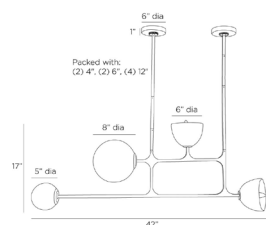

DILLON LINEAR CHANDELIER

DRC08  
 English Bronze  
 H: 27 IN  
 W: 8 IN  
 D: 42 IN

Smoke glass globes and shades make a playful mix on a sculptural chandelier. Two globes and two shades are elegantly displayed on an L-shaped support of chattered English bronze iron. Interlocking into an artistic form, this linear style was designed to illuminate longer surfaces. Finish will vary.  
 CONTRACT: Contract Suitable As Is