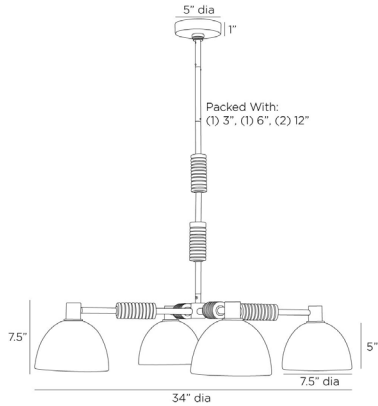

ARTERIOS

ELI CHANDELIER

DM113

H: 11.5 IN, Dia: 34.00 IN

Blackened Iron

Contract Suitable As Is

Smoke hammered glass and blackened iron align to lend an industrial edge to our four-light fixture. Intricately etched black marble brackets are an eye-catching counterpoint to the minimalist frame. Finish will vary.

APPEARANCE

Material	Glass, Iron, Marble
Material Type	Hammered
Finish	Black, Smoke
Finish Will Vary	true
Top Coat/Sealant	true

DIMENSIONS

	7.50
Chandelier	H: 7.5 IN, Dia: 34.00 IN
Minimum Hanging Height	11.5 IN
Maximum Hanging Height	41.5 IN
Canopy	H: 1 IN, Dia: 5.00 IN

WIRING

Rating	Damp
Suggested Bulb Type	G16.5
Cord	10 FT, Clear/Silver, SVT
Socket	4, Type A - E26
Photographed Bulb	2" Clear Globe Bulb
Maximum Watt	40
Voltage	110-120 V

COMPLIANCY

RoHS	true
------	------

SHIPPING

Product Weight	19 LBS
Gross Weight 1	34 LBS
Shipping Box 1	H: 24 IN, L: 24 IN, W: 15 IN

REPLACEMENT PARTS

Replacement Part 1	PIPE-590
Replacement Part 1 Dim	(1) 3", (1) 6", (1) 12"
Replacement Part 2	CANOPY-697
Replacement Part 2 Dim	1" x 5"