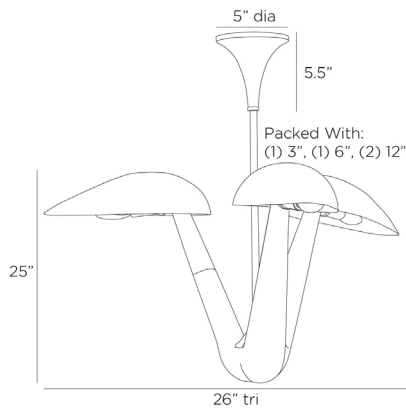

ARTERIOS

EVERGLADES CHANDELIER

DM111
H: 30.5 IN, W: 26 IN, D: 26 IN
Blackened Iron
Contract Suitable As Is

Mid-century inspired duckbill shades of blackened iron add a touch of whimsy to our industrial fixture. Hand-formed of antique brass, this chandelier delivers a dramatic downlight effect, making it the perfect mood-setting accent for an entry or hallway. Matching blackened iron canopy. Finish will vary.

APPEARANCE

Material Brass, Iron
Finish Antique Brass
Finish Will Vary true
Top Coat/Sealant true

DIMENSIONS

12
Chandelier H: 25 IN, W: 26 IN, D: 26 IN
Minimum Hanging Height 30.5 IN
Maximum Hanging Height 51.5 IN
Canopy H: 5.5 IN, Dia: 5.00 IN

WIRING

Rating Damp
Suggested Bulb Type B10
Cord 10 FT, Clear/Silver, SVT
Socket 3, Type B - E12
Photographed Bulb Clear Straight Tip Candelabra Bulb
Maximum Watt 40
Voltage 110-120 V

COMPLIANCY

RoHS true

SHIPPING

Product Weight 8.8 LBS
Gross Weight 1 19.8 LBS
Shipping Box 1 H: 28.25 IN, L: 22.75 IN, W: 19.25 IN

REPLACEMENT PARTS

Replacement Part 1 PIPE-592
Replacement Part 1 Dim (1) 3", (1) 6", (1) 12"
Replacement Part 2 CANOPY-701
Replacement Part 2 Dim 5.5" x 5.5"