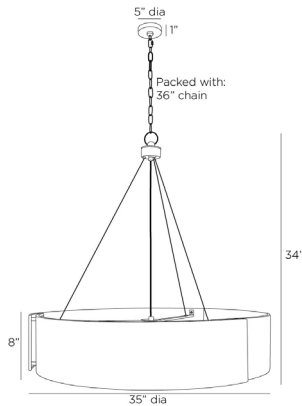

ARTERIOS

DANTE MEDIUM CHANDELIER

DMC25
H: 36 IN, Dia: 35.00 IN
Antique Brass
Contract Suitable As Is

Adding intrigue to simplistic design is an effortless feat with this antique brass steel version of our Dante chandelier. From the suspended pendant to the overlapping bands that form the drum shade, every design feature is fit for the spotlight. A frosted acrylic diffuser tones down the glow of five hidden bulbs.

APPEARANCE

Material	Acrylic, Steel
Finish	Frosted
Top Coat/Sealant	true
Link	Welded

DIMENSIONS

Diffuser	Dia: 34.00 IN
Chandelier	H: 8 IN, Dia: 35.00 IN
Minimum Hanging Height	36 IN
Maximum Hanging Height	72 IN
Canopy	H: 1 IN, Dia: 5.00 IN

WIRING

Rating	Damp
Suggested Bulb Type	B10
Cord	10 FT, Clear/Silver, SVT
Socket	5, Type A - E26
Photographed Bulb	Clear Straight Tip Candelabra Bulb
Maximum Watt	60
Voltage	110-120 V

COMPLIANCY

RoHS	true
------	------

SHIPPING

Shipping Requirements	TruckShip
Product Weight	32 LBS
Gross Weight 1	51.75 LBS
Shipping Box 1	H: 18 IN, L: 42 IN, W: 42 IN

REPLACEMENT PARTS

Replacement Part 1	CHN-130
Replacement Part 1 Dim	36"
Replacement Part 2	CANOPY-162
Replacement Part 2 Dim	1.5" X 5.75" DIA