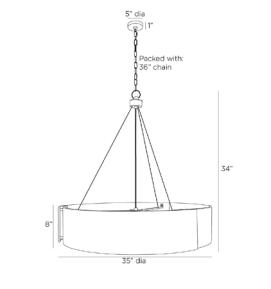

DANTE MEDIUM CHANDELIER

DMC25  
 Antique Brass  
 H: 36 IN  
 Dia: 35.00 IN

Adding intrigue to simplistic design is an effortless feat with this antique brass steel version of our Dante chandelier. From the suspended pendant to the overlapping bands that form the drum shade, every design feature is fit for the spotlight. A frosted acrylic diffuser tones down the glow of five hidden bulbs.