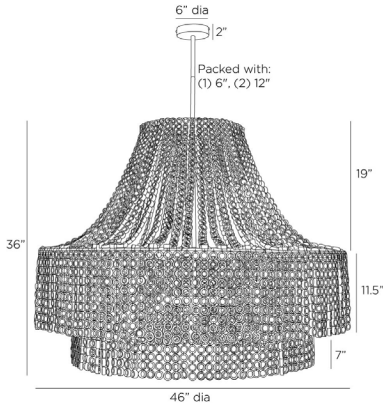

ARTERIOS

HANNIE LARGE CHANDELIER

DLS11
H: 44 IN, Dia: 46.00 IN
Gray Wash
Contract Suitable As Is

We updated the classic Hannie in a super-sized scale for extra impact, assuring it will be the ultimate statement piece. A beaded, dark gray wash Beechwood empire silhouette lays the foundation for creative detailing, including hand-carved circular beads layered to diffuse light throughout a space. This textural style suspends from an antique brass-plated iron pipe. Finish will vary.

APPEARANCE

Material Iron, Wood
Material Type Beech
Finish Antique Brass
Finish Will Vary true
Top Coat/Sealant false

DIMENSIONS

7 IN
Chandelier H: 36 IN, Dia: 46.00 IN
Minimum Hanging Height 44 IN
Maximum Hanging Height 68 IN
Canopy H: 2 IN, Dia: 6.00 IN

WIRING

Rating Indoor Only
Suggested Bulb Type G16.5
Cord 10 FT, Clear/Silver, SVT
Socket 8, Type B - E12
Photographed Bulb 2" Clear Globe Bulb
Maximum Watt 40
Voltage 110-120 V

COMPLIANCY

RoHS true

SHIPPING