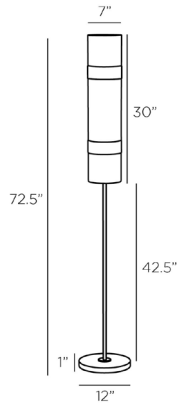

## BELTON FLOOR LAMP

PFC16  
H: 72.5 IN, Dia: 12.00 IN  
English Bronze, Steel  
Contract Suitable As Is

This essential piece offers a clean and contemporary update of a classic lantern shape. Anchored by a slender rod and chattered cuffs of English bronze, the unlined shade of white linen diffuses the light beautifully. Finished with a circular base of black marble and matching black cloth cord. Full-range dimmer.

### APPEARANCE

Material	Linen, Marble, Steel
Finish	Black, White
Finish Will Vary	true
Top Coat/Sealant	true
Finial Description	English Bronze Cylinder
Finial Dimension	0.5" x 0.5" Cylinder

### DIMENSIONS

Shade	Top: 7.00 IN, Dia: 7.00 IN, Side: 30 IN
Body	H: 42.5 IN, Dia: 1.00 IN
Base	H: 1 IN, Dia: 12.00 IN
Foot Print	Dia: 12.00 IN
Harp	N/A IN

### REPLACEMENT PARTS

Replacement Part 1	PFC16FIN
Replacement Part 1 Dim	0.5" x 0.5" Cylinder