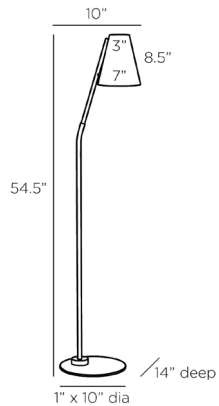

ARTERIOS

ZEALAND FLOOR LAMP

PFC14
 H: 54.5 IN, W: 10 IN, D: 14 IN
 English Bronze, Steel

This masculine style offers a modern mix of materials and finishes. A slender vertical rod in English bronze and antique brass finish supports a conical shade of bronze. Mounted on a matching circular base with antique brass accents, it is finished with a taupe cloth cord. Full-range dimmer.

APPEARANCE

Material	Steel
Finish	Antique Brass
Finish Will Vary	true
Top Coat/Sealant	true
Finial Description	N/A

DIMENSIONS

Shade	Top: 3.00 IN, Dia: 7.00 IN, Side: 8.5 IN
Base	H: 1 IN, Dia: 10.00 IN
Foot Print	Dia: 10.00 IN
Harp	N/A IN

WIRING

	3C,AE,AU,EU,SA,UK,UL
Rating	Indoor Only
Tilt Test	10 Degrees - AU
Cord	12 FT, Back of Lamp Base, Taupe Fabric
Socket	1, Black, Type A- E26 Keyless
Switch	Full Range Dimmer, On Line
Maximum Watt	60
Voltage	110-120 V