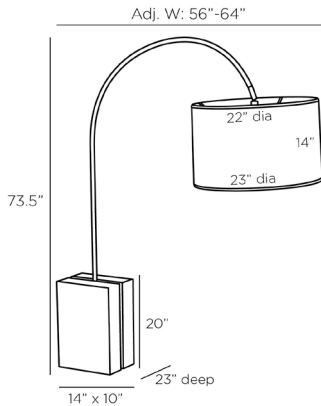

ARTERIOS

BALI FLOOR LAMP

PFC13-SH034
 H: 73.5 IN, D: 23 IN
 Antique Brass, Steel

A whimsical mix of materials adds impact to the modern floor lamp. A substantial base of walnut finished rubberwood is punctuated with bolts of antique brass. From its arching brass arm, a drum-shaped shade of white linen perfectly diffuses the light, making the Bali a sophisticated choice for any space. Finished with a black cloth cord. Full-range dimmer.

APPEARANCE

Material	Cotton, Linen, Steel, Wood
Finish	Off-White, Walnut, White
Finish Will Vary	true
Top Coat/Sealant	true
Finial Description	N/A

DIMENSIONS

Shade	Top: 22.00 IN, Dia: 23.00 IN, Side: 14 IN
Base	H: 20 IN, W: 14 IN, D: 10 IN
Foot Print	W: 14 IN, D: 10 IN
Harp	N/A IN

WIRING

	3C,AE,AU,EU,SA,UK,UL
Rating	Indoor Only
Tilt Test	10 Degrees - AU
Cord	12 FT, Back of Lamp Base, Black Cloth
Socket	1, Black, Type A- E26 Keyless
Switch	Full Range Dimmer, On Line
Maximum Watt	150
Voltage	110-120 V