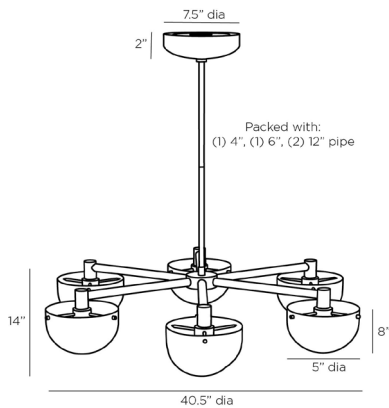

ARTERIOS

BOÎTE CHANDELIER

LAURA KIRAR

GKDMC01

H: 20 IN, Dia: 40.50 IN

Antique Brass, Iron

Contract Suitable As Is

The Boîte Pendant Chandelier and Boîte Sconce have a historical familiarity - referencing 19th century milk glass fixtures - and yet the proportions are new: pared down to a modern "machine age" antique brass iron structure and obviously elongated matte swirl glass diffusers.

APPEARANCE

Material	Glass, Iron
Finish	Matte Swirl
Finish Will Vary	true
Top Coat/Sealant	true

DIMENSIONS

Chandelier	H: 14 IN, Dia: 40.50 IN
Minimum Hanging Height	20 IN
Maximum Hanging Height	50 IN
Canopy	H: 2 IN, Dia: 7.50 IN

WIRING

	UL,EU,SA
Rating	Damp
LED Color Temp	2700K
LED Compatible Dimmer	TRIAC Dimmer
LED Lumens	2835LM
Cord	7 FT, Clear/Silver
Socket	6, Integrated LED
Maximum Watt	39
Voltage	110-120 V
LED Lifespan	30,000

REPLACEMENT PARTS

Replacement Part 1	PIPE-226
Replacement Part 1 Dim	(1) 4", (1) 6", (1) 12"
Replacement Part 2	GKDMC01GLS
Replacement Part 2 Dim	8"H x 5"Dia

CONTRACT

Contract Suitable	true
-------------------	------