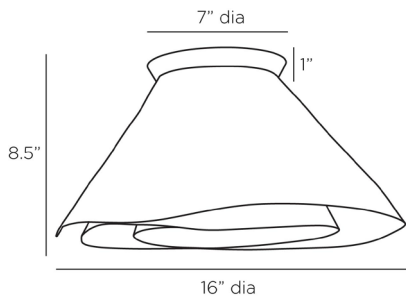

ARTERIO RS

ARDEN SCONCE/CEILING MOUNT

DW107
H: 16 IN, W: 16 IN, D: 8.5 IN
Vintage Brass
Contract Suitable As Is

The captivating spirals found in sacred geometry inspired our spiral-shaped Arden. Its organic form projects light in between layers, allowing it to play on the vintage brass surface. This clever design can be used as a flush mount or as a sconce. Damp-rated, although limited covered outdoor conditions may affect finish. Finish will vary.

APPEARANCE

Material Brass
Finish Will Vary true
Top Coat/Sealant true

DIMENSIONS

Center Of Mount From Btm 8 IN
Backplate H: 7 IN, D: 1 IN

WIRING

UL,EU,SA
Rating Damp
Cord 0.5 FT, Clear/Silver, SPT-2
Socket 1, Type A - E26
Photographed Bulb 3" Frosted Globe Bulb
Maximum Watt 60
Voltage 110-120 V